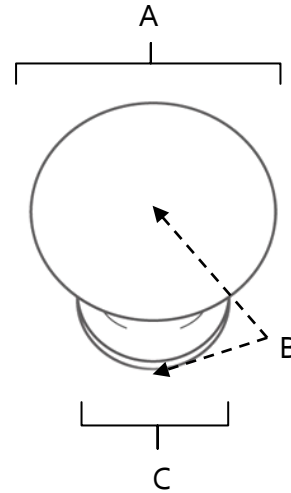

SPECIFICATIONS

**TRADITIONAL
KNOBS**

FEATURES

- Traditional styling
- Multiple finishes
- Concealed installation

WARRANTY

Limited lifetime

FINISHES

- Antique English (AE)
- Antique English Matte (AEM)
- Barcelona (BARC)
- Bronze (BRZ)
- Chocolate Bronze (CHBRZ)
- Matte Black (MB)
- Polished Antique (PA)
- Polished Brass (PB)
- Polished Chrome (PC)
- Polished Nickel (PN)
- Satin Nickel (SN)

MATERIAL

Brass

Item#	A	B	C
A1134	1 1/4"	1 1/8"	3/4"
A1135	1 1/2"	1 1/4"	7/8"
A1136	1 3/4"	1 1/2"	1"

KEY:

- A - Length and Width
- B - Projection
- C - Mount Length and Width

NOTE: Dimensions and specifications are subject to change without notice.