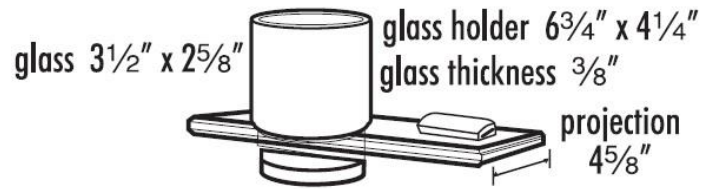

SPECIFICATIONS

MANHATTAN

TUMBLER HOLDER WITH TUMBLER

FEATURES

Modern styling
Multiple finishes
Concealed installation

WARRANTY

Limited lifetime

FINISHES