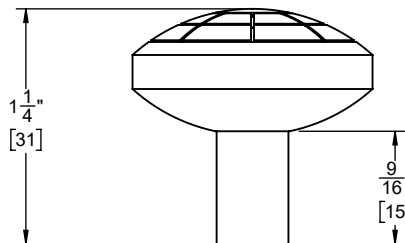

California Faucets®

CHRISTOPHERGRUBB Collection

Trousdale™

Cabinet Knob

Features

- Available in 28 finishes including 13 PVD finishes
- All brass construction
- Includes all mounting hardware

9480-C1

Codes/Standards

Product meets or exceeds the following:

- None applicable

Dimensions are inches, rounded to 1/16"
[Dimensions in brackets are mm, rounded to 1mm]

Specifications subject to change without notice