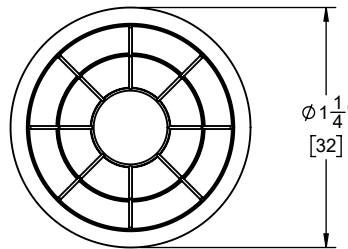

California Faucets®

CHRISTOPHERGRUBB Collection

Trousdale™

Cabinet Knob

Features

- Available in 28 finishes including 13 PVD finishes
- All brass construction
- Includes all mounting hardware

9480-C1

Codes/Standards

Product meets or exceeds the following:

- None applicable

Dimensions are inches, rounded to 1/16"
[Dimensions in brackets are mm, rounded to 1mm]

Specifications subject to change without notice