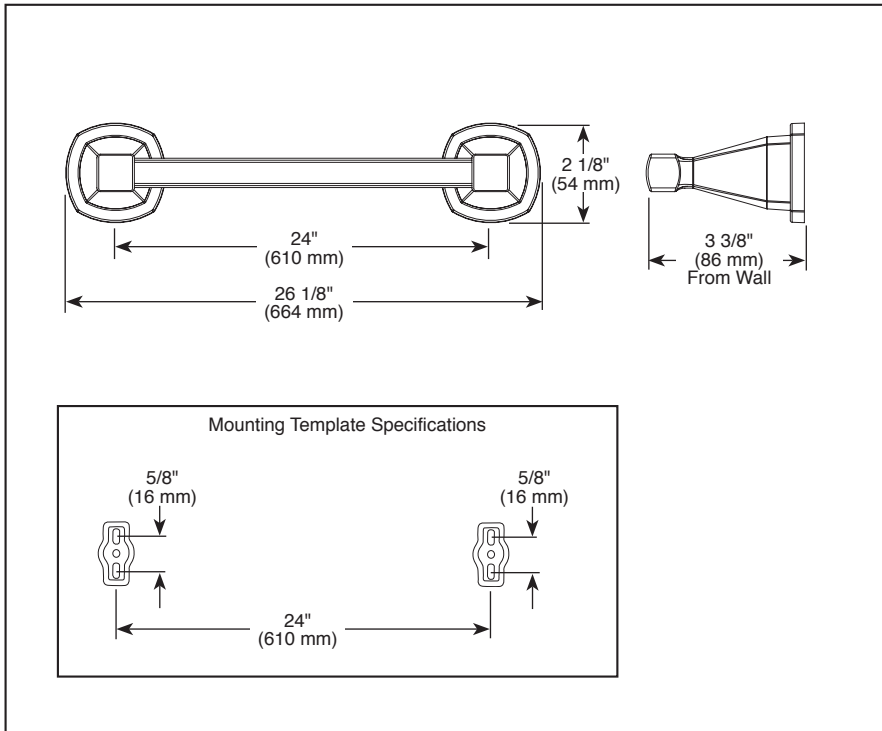

▲ Designate Proper Finish Suffix