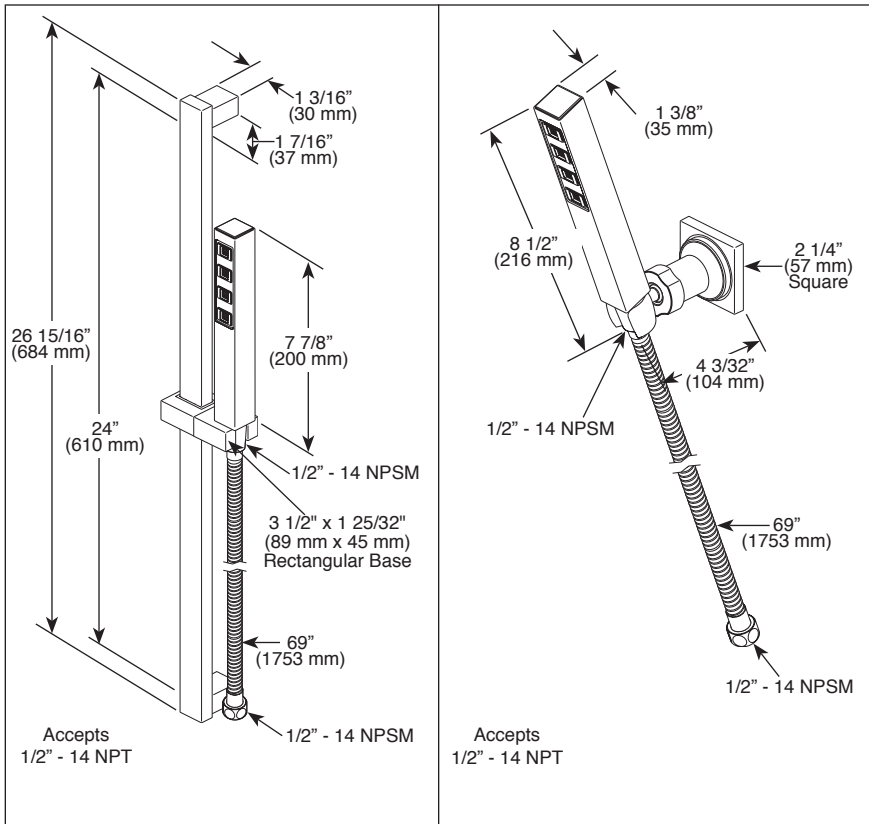

STANDARD SPECIFICATIONS:

- Max. flow rate 1.75 gpm @ 80 psi, 6.6 L/min @ 550 kPa
- Self-cleaning H₂Okinetic® spray holes
- Certified dual check valves for backflow protection
- 24" (610 mm) wall bar with adjustable slide (allows for adjustable shower height) - 51567 only. Not to be used as a Grab Bar. Not ADA compliant.
- Square wall mount bracket - 55567 only
- 60"-82" (1753 mm - 2083 mm) stretchable metal hose with matching finish
- Lumicoat™ is not applied to the slide bar or shower hose

COMPLIES WITH:

- ASME A112.18.1 / CSA B125.1 ◆
- EPA WaterSense®

55567-▲
55567-▲-PR

51567-▲
51567-▲-PR

Submitted Model No.: _____

Specific Features: _____

▲ Designate proper finish suffix

◆ Your Delta Faucet hand shower incorporates a backflow protection system that has been tested to be in compliance with ASME A112.18.3, CSA B125.1 and ASME A112.18.1. It incorporates two certified check valves in series, which operate independently and are integral, non-serviceable parts of the wand assembly.