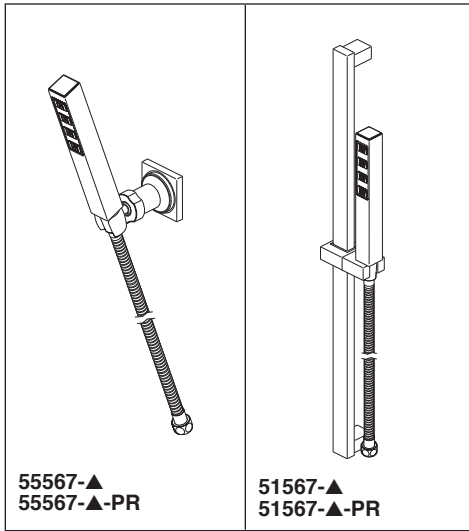

STANDARD SPECIFICATIONS:

- Max. flow rate 1.75 gpm @ 80 psi, 6.6 L/min @ 550 kPa
- Self-cleaning H₂Okinetic® spray holes
- Certified dual check valves for backflow protection
- 24" (610 mm) wall bar with adjustable slide (allows for adjustable shower height) - 51567 only. Not to be used as a Grab Bar. Not ADA compliant.
- Square wall mount bracket - 55567 only
- 60"-82" (1753 mm - 2083 mm) stretchable metal hose with matching finish
- Lumicoat™ is not applied to the slide bar or shower hose

COMPLIES WITH:

- ASME A112.18.1 / CSA B125.1 ◆
- EPA WaterSense®

55567-▲
55567-▲-PR

51567-▲
51567-▲-PR

Submitted Model No.: _____

Specific Features: _____

▲ Designate proper finish suffix

◆ Your Delta Faucet hand shower incorporates a backflow protection system that has been tested to be in compliance with ASME A112.18.3, CSA B125.1 and ASME A112.18.1. It incorporates two certified check valves in series, which operate independently and are integral, non-serviceable parts of the wand assembly.