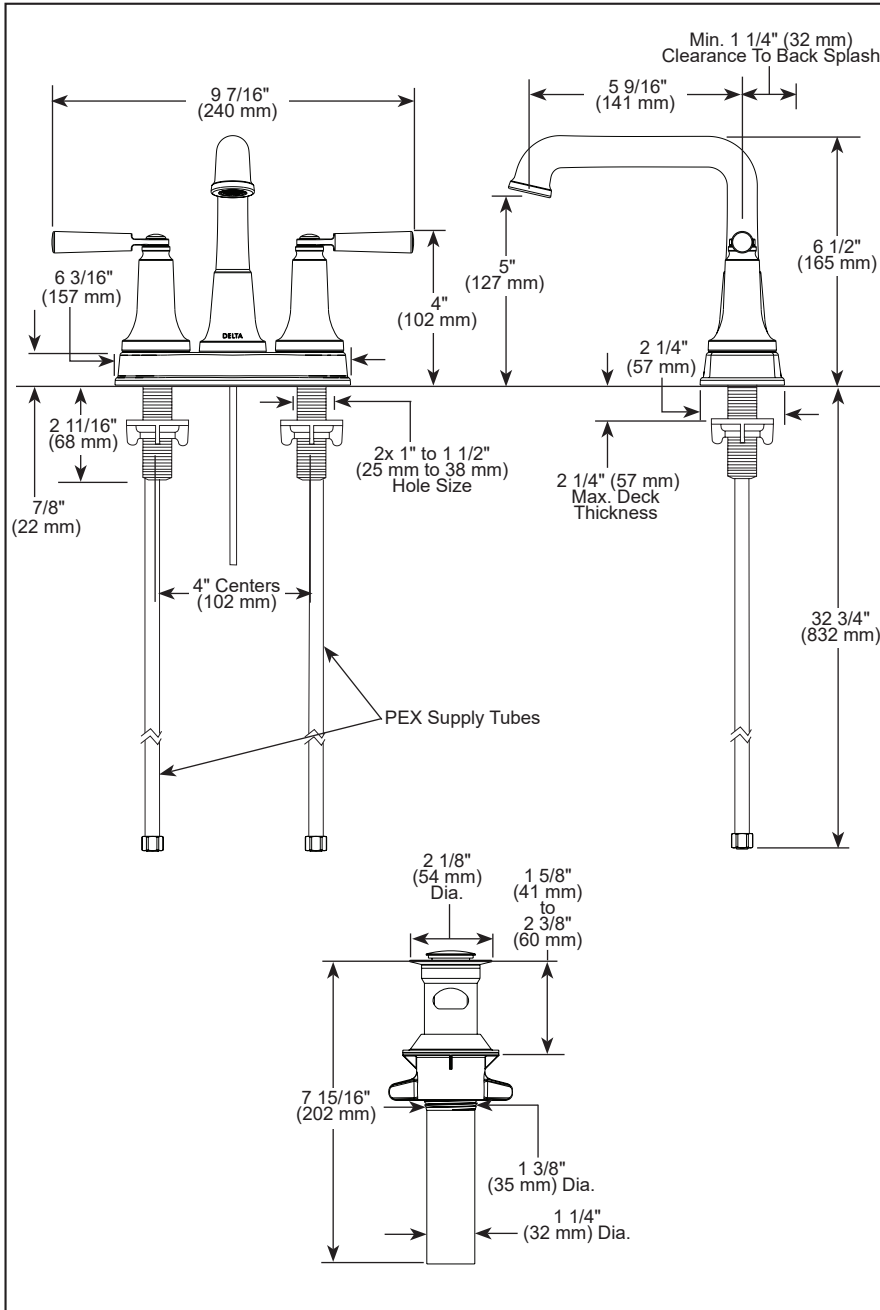

▲ Designate Proper Finish Suffix

Delta reserves the right (1) to make changes in specifications and materials, and (2) to change or discontinue models, both without notice or obligation. Dimensions are for reference only. See current full-line price book or www.deltafaucet.com for finish options and product availability.

DSP-L-2536-MPU-DST Rev. A

Delta Faucet Company

55 E. 111th Street, Indianapolis, IN 46280
350 South Edgeware Road, St. Thomas, ON N5P 4L1
© 2021 Delta Faucet Company