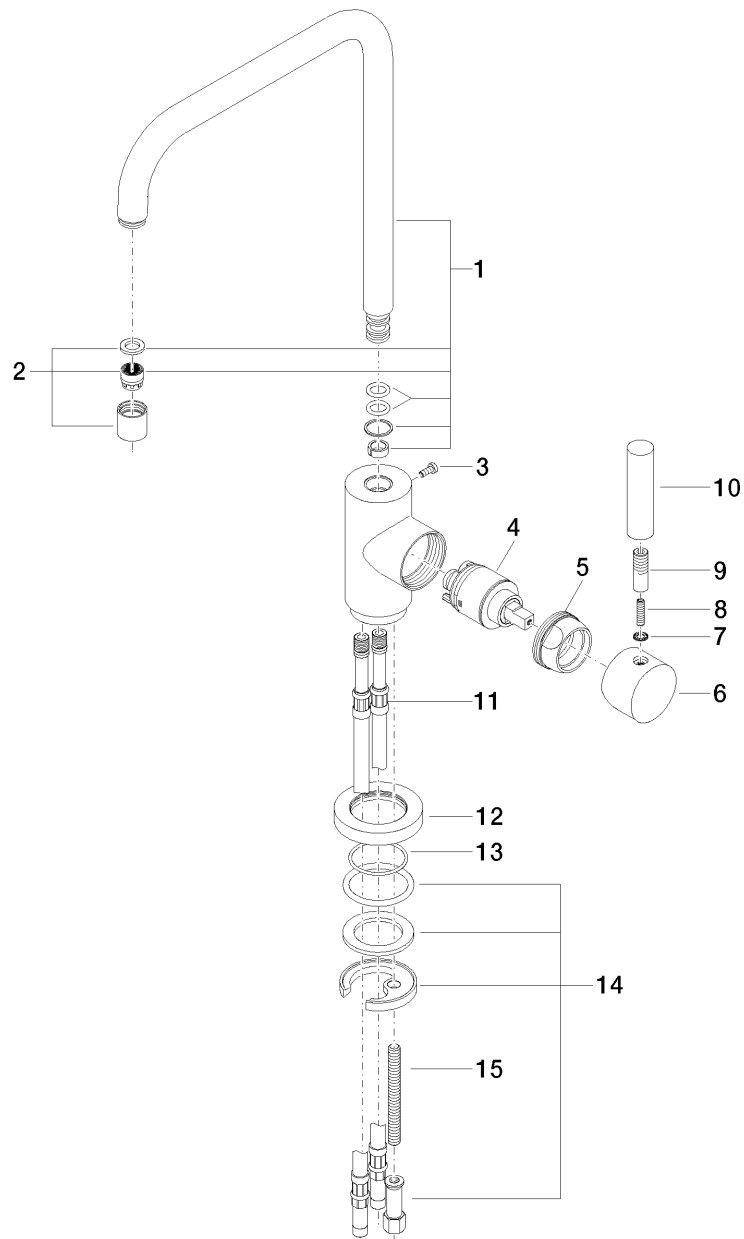

Product specifications

- **235 mm projection**
- pivotable spout 360°
- air-enriched flow
- height of mixer 350 mm
- height up to aerator 264 mm
- hole diameter 35 mm
- max. flow 7 l/min at 3 bar flow pressure
- lead-free

Surfaces

- chrome 33810625-00
- platinum matt 33810625-06

Exploded assembly drawing

Order quantity

No.	Article number	Name	Installation quantity
1	90282220900ff	spout	1
2	90230102803ff	aerator	1
3	09303005490	screw	1
4	9015050300090	cartridge	1
5	092404107ff	nut	1
6	90208804000ff	handle	1
7	09301103290	disc	1
8	09311101090	pin	1
9	092404048ff	nipple	1
10	11170880ff	handle	1
11	0430040640090	hose	2
12	092810055ff	rosette	1
13	09141003490	seal	1
14	0430110380090	fixing set	1
15	09311101190	pin	1

Flow rate chart