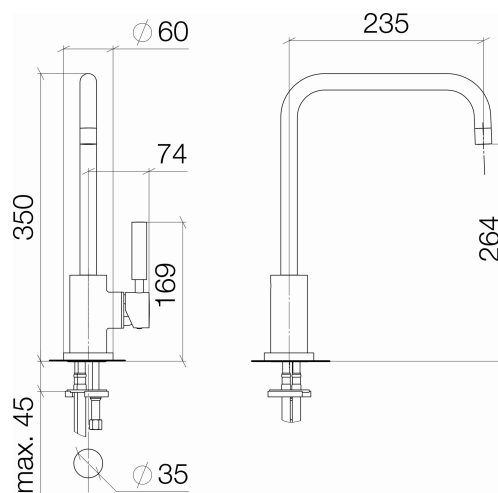

Product specifications

- **235 mm projection**
- pivotable spout 360°
- air-enriched flow
- height of mixer 350 mm
- height up to aerator 264 mm
- hole diameter 35 mm
- max. flow 7 l/min at 3 bar flow pressure
- lead-free

Surfaces

- chrome 33810625-00
- platinum matt 33810625-06

Exploded assembly drawing

Order quantity

No.	Article number	Name	Installation quantity
1	90282220900ff	spout	1
2	90230102803ff	aerator	1
3	09303005490	screw	1
4	9015050300090	cartridge	1
5	092404107ff	nut	1
6	90208804000ff	handle	1
7	09301103290	disc	1
8	09311101090	pin	1
9	092404048ff	nipple	1
10	11170880ff	handle	1
11	0430040640090	hose	2
12	092810055ff	rosette	1
13	09141003490	seal	1
14	0430110380090	fixing set	1
15	09311101190	pin	1

Flow rate chart