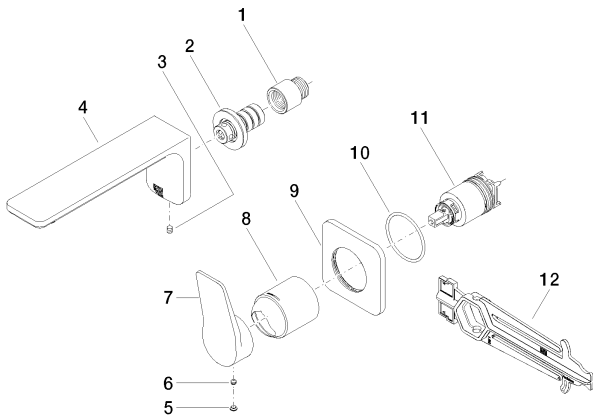

Sink - Lissé

Wall-mounted single-lever mixer without drain - polished chrome

Article number: 36 860 845-00

- 6-3/4" Projection
- Rigid spout
- Round aerated stream
- Spout hole diameter 1-1/2"
- Hole diameter single-lever mixer 2-1/4"
- Flange 3-1/8" x 3-1/8"
- Water flow rate limited to max. 1.5 gpm
- lead-free
- (ADA)

polished chrome

Accessory is required for this item.

Dimensional drawing

Sink - Lissé

Wall-mounted single-lever mixer without drain - polished chrome

Article number: 36 860 845-00

All dimensions in mm / inch = mm x 0,0394

Required article

35 860 970-90 0010

Rough for wall-mounted
faucet mixer on right -

Sink - Lissé

Wall-mounted single-lever mixer without drain - polished chrome

Article number: 36 860 845-00

Spare parts list

Number	Item Number	Designation	Number of units
1	09 24 03 072 10 90	nipple	1
2	90 24 03 108 00 90	nipple set	1
3	04 31 11 004 00 90	pin	1
4	90 11 84 021 00-00	spout	1
5	90 31 20 087 00-00	plug	1
6	09 31 11 063 90	pin	1
7	09 20 84 021-00	handle	1
8	09 11 02 288-00	cover	1
9	09 27 84 020-00	rosette	1
10	09 14 10 049 90	seal	1
11	90 15 05 064 01 90	cartridge	1
12	09 30 09 064 90	key	1