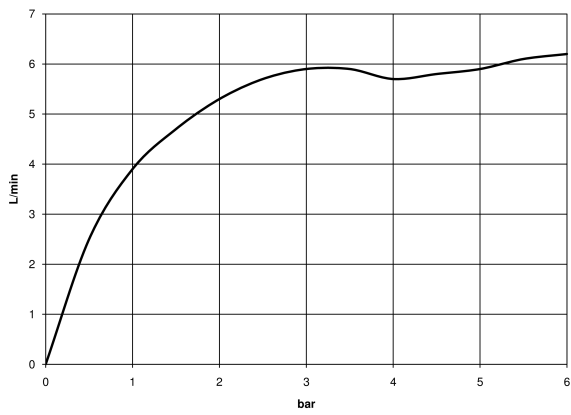

Sink - Lissé

Wall-mounted single-lever mixer without drain - polished chrome

Article number: 36 860 845-00

All dimensions in mm / inch = mm x 0,0394

Flow rate chart