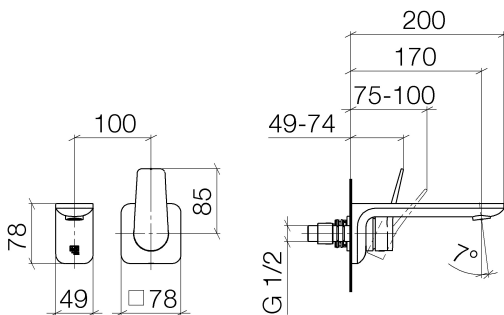

Sink - Lissé

Wall-mounted single-lever mixer without drain - polished chrome

Article number: 36 860 845-00

- 6-3/4" Projection
- Rigid spout
- Round aerated stream
- Spout hole diameter 1-1/2"
- Hole diameter single-lever mixer 2-1/4"
- Flange 3-1/8" x 3-1/8"
- Water flow rate limited to max. 1.5 gpm
- lead-free
- (ADA)

polished chrome

Accessory is required for this item.

Dimensional drawing

Sink - Lissé

Wall-mounted single-lever mixer without drain - polished chrome

Article number: 36 860 845-00

All dimensions in mm / inch = mm x 0,0394

Flow rate chart

Sink - Lissé

Wall-mounted single-lever mixer without drain - polished chrome

Article number: 36 860 845-00

Other surface finishes

platinum matte

36 860 845-06

More custom finish options are available via special production (xTra Service). Please see our finish matrix for availability and pricing or contact a Dornbracht representative.

Number	Item Number	Designation	Number of units
1	09 24 03 072 10 90	nipple	1
2	90 24 03 108 00 90	nipple set	1
3	04 31 11 004 00 90	pin	1
4	90 11 84 021 00-00	spout	1
5	90 31 20 087 00-00	plug	1
6	09 31 11 063 90	pin	1
7	09 20 84 021-00	handle	1
8	09 11 02 288-00	cover	1
9	09 27 84 020-00	rosette	1
10	09 14 10 049 90	seal	1
11	90 15 05 064 01 90	cartridge	1
12	09 30 09 064 90	key	1