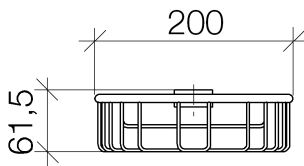

## Shower - CL.1

Shower basket for slide bar installation - polished chrome

Article number: 82 290 970-00

- Width 7-7/8"
- Height 2-1/2"
- 4-7/8" Projection

polished chrome

## Dimensional drawing

All dimensions in mm / inch = mm x 0,0394

Shower - CL.1

Shower basket for slide bar installation - polished chrome

Article number: 82 290 970-00