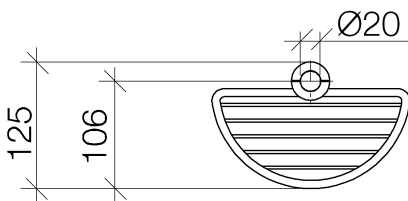

## Shower - CL.1

Shower basket for slide bar installation - polished chrome

Article number: 82 290 970-00

- Width 7-7/8"
- Height 2-1/2"
- 4-7/8" Projection

polished chrome

## Dimensional drawing

All dimensions in mm / inch = mm x 0,0394

Shower - CL.1

Shower basket for slide bar installation - polished chrome

Article number: 82 290 970-00