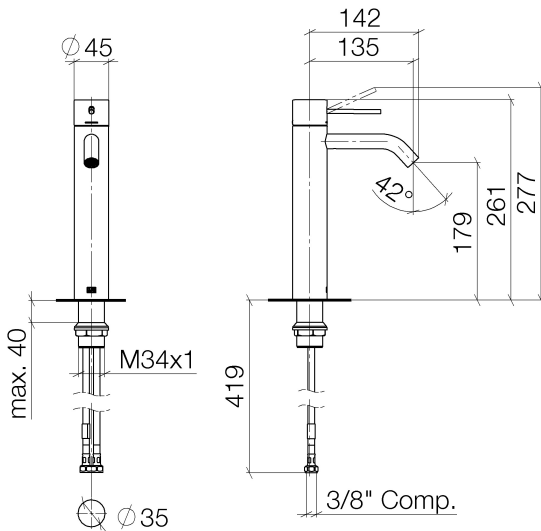

Sink - Meta

META SLIM Single-lever lavatory mixer with extended shank without drain - black matte

Article number: 33 537 662-33 0010

- 5-3/8" Projection
- Rigid spout
- Round aerated stream
- Total height 10-1/4"
- Height to aerator/spout outlet 7"
- 1-3/8" hole diameter
- 2 x pressure hose with 3/8" compression fitting
- Water flow rate limited to max. 1.2 gpm
- lead-free
- (ADA)
- For combination with vessel sinks.

black matte

Dimensional drawing

All dimensions in mm / inch = mm x 0,0394

Sink - Meta

META SLIM Single-lever lavatory mixer with extended shank without drain - black matte

Article number: 33 537 662-33 0010

Flow rate chart

Sink - Meta

META SLIM Single-lever lavatory mixer with extended shank without drain - black matte

Article number: 33 537 662-33 0010

Other surface finishes

polished chrome

33 537 662-00 0010