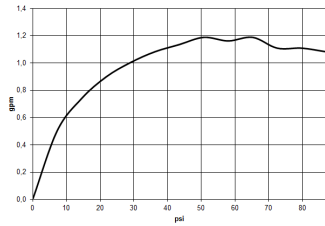

Sink - Meta

META SLIM Single-lever lavatory mixer with extended shank without drain - black matte

Article number: 33 537 662-33 0010

- 5-3/8" Projection
- Rigid spout
- Round aerated stream
- Total height 10-1/4"
- Height to aerator/spout outlet 7"
- 1-3/8" hole diameter
- 2 x pressure hose with 3/8" compression fitting
- Water flow rate limited to max. 1.2 gpm
- lead-free
- (ADA)
- For combination with vessel sinks.

black matte

Dimensional drawing

All dimensions in mm / inch = mm x 0,0394

Sink - Meta

META SLIM Single-lever lavatory mixer with extended shank without drain - black matte

Article number: 33 537 662-33 0010

Flow rate chart

Sink - Meta

META SLIM Single-lever lavatory mixer with extended shank without drain - black matte

Article number: 33 537 662-33 0010

Other surface finishes

polished chrome

33 537 662-00 0010