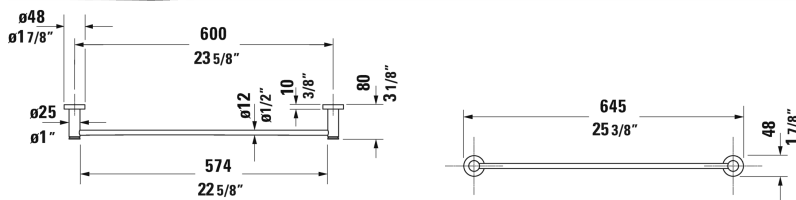

D-Code Bath towel rail # 0099241000

| < 25 3/8" Inch > |

Bath towel rail	Dimension	Weight	Order number
1 7/8" Inch			
Colors			
10 Chrome			
Variant			
	25 3/8" x 3 1/8" Inch	1.5 lb	0099241000

All drawings contain the necessary measurements which are subject to standard tolerances. They are stated in inch & mm and are non-binding. Exact measurements, in particular for customized installation scenarios, can only be taken from the finished ceramic piece.