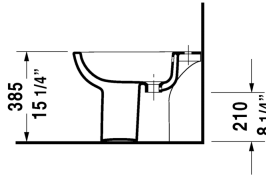

D-Code Bidet floorstanding # 22381000002

< 13 3/4" Inch >

Bidet floorstanding	Dimension	Weight	Order number
with overflow, with faucet deck, hardware included			
Colors			
00 White			
Variant			
	13 3/4" x 21 1/4" Inch	36.7 lb	22381000002
Siphon for bidet with extended outlet pipe	1 1/4" x 19 3/4" Inch	1.3 lb	005027

All drawings contain the necessary measurements which are subject to standard tolerances. They are stated in inch & mm and are non-binding. Exact measurements, in particular for customized installation scenarios, can only be taken from the finished ceramic piece.