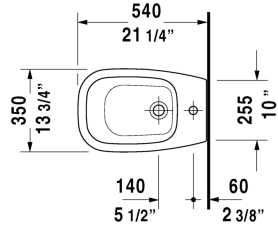

D-Code Bidet floorstanding # 22381000002

< 13 3/4" Inch >

Bidet floorstanding	Dimension	Weight	Order number
with overflow, with faucet deck, hardware included			
Colors			
00 White			
Variant			
	13 3/4" x 21 1/4" Inch	36.7 lb	22381000002
Siphon for bidet with extended outlet pipe	1 1/4" x 19 3/4" Inch	1.3 lb	005027

All drawings contain the necessary measurements which are subject to standard tolerances. They are stated in inch & mm and are non-binding. Exact measurements, in particular for customized installation scenarios, can only be taken from the finished ceramic piece.