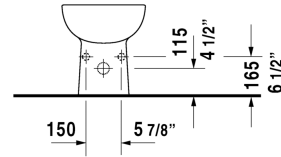

D-Code Bidet floorstanding # 22381000002

< 13 3/4" Inch >

Bidet floorstanding	Dimension	Weight	Order number
with overflow, with faucet deck, hardware included			
Colors			
00 White			
Variant			
	13 3/4" x 21 1/4" Inch	36.7 lb	22381000002
Siphon for bidet with extended outlet pipe	1 1/4" x 19 3/4" Inch	1.3 lb	005027

All drawings contain the necessary measurements which are subject to standard tolerances. They are stated in inch & mm and are non-binding. Exact measurements, in particular for customized installation scenarios, can only be taken from the finished ceramic piece.