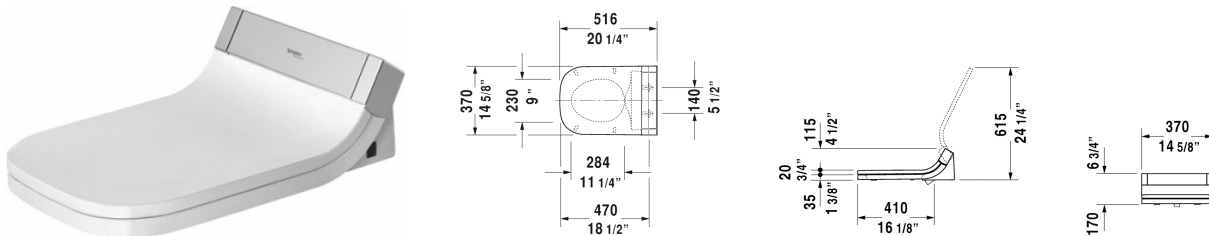

SensoWash® Starck C shower-toilet seat for Happy D.2* # 610300001001300

| < 14 5/8" Inch > |

SensoWash® Starck C shower-toilet seat for Happy D.2*	Dimension	Weight	Order number
rear-, front and oscillating wash, power actuated lid and seat, individual adjustment of water-, air- and seat surface temperature as well as nozzle position and jet strength, remote control included, with concealed connections, 2 individually programmable user profiles, night light, Quick release: easy seat unit removal and attachment, on / off-button, self-cleaning wand			
Colors			
00 White			
Variant			
AC 100-120V, 50-60 Hz	14 5/8" x 20 1/4" Inch	14.1 lb	610300001001300
Infobox			
Install a water water softener with water hardness ≥ 2.4 mmol/l ($\geq 14^\circ$ dH or 24° fH).			
Suitable products			
Toilet wall-mounted Duravit Rimless for SensoWash® rimless, washdown model, only in combination with SensoWash, connecting elements for SensoWash with concealed connections included, Durafix included, cUPC® listed*, 14 3/8" x 24 3/8" Inch	14 3/8" x 24 3/8" Inch		255059
One-Piece toilet for SensoWash® only in combination with SensoWash, syphonic, 12" rough-in, with dual flush piston valve, top flush, connecting elements for SensoWash with concealed connections included, vertical outlet, cUPC® listed*, 1.32/0.92 gpf, 15 3/8" x 28" Inch	15 3/8" x 28" Inch		212151
Two-piece toilet Duravit Rimless for SensoWash® (without tank), connecting elements for SensoWash with concealed connections included, rimless, syphonic, vertical outlet, 12" rough-in, only in combination with SensoWash, 1.32/0.92 gpf, 14 3/8" x 28" Inch	14 3/8" x 28" Inch		217451

All drawings contain the necessary measurements which are subject to standard tolerances. They are stated in inch & mm and are non-binding. Exact measurements, in particular for customized installation scenarios, can only be taken from the finished ceramic piece.