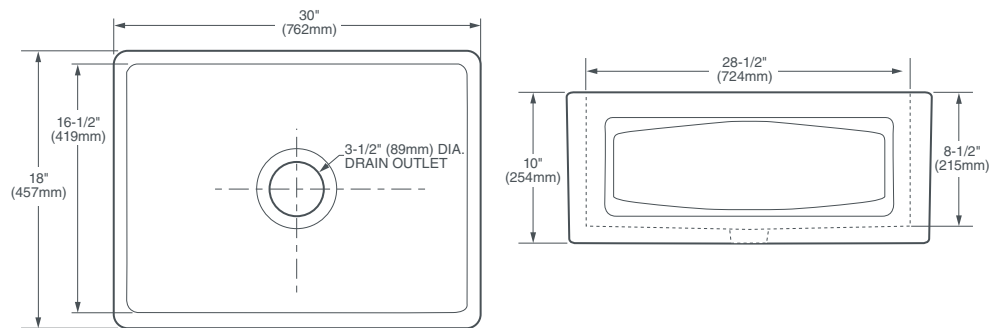

NOTES:

Refer to installation instructions supplied with kitchen sink for undermount, countertop or above counter custom installations.

Chinaware dimensions can vary. Please use the actual size of the sink that you will be installing in order to determine the cutout dimensions of your countertop.

CAUTION: Sink is heavy! Installer must provide adequate reinforcement for all load-bearing supports in accordance with installation instructions supplied with kitchen sink.

Fittings not included with fixture and must be ordered separately.

IMPORTANT:

Dimensions of fixtures are nominal and may vary within the range of tolerance established by ANSI standards.

These measurements are subject to change or cancellation. No responsibility is assumed for use of superseded or voided pages.