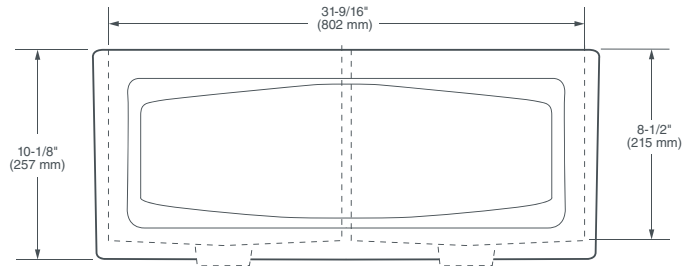

DIMENSIONS

NOMINAL DIMENSIONS

33-3/8" x 18-1/16" x 10-1/8" (847 x 460 x 257 mm)

BOWL INSIDE DIMENSIONS

15-3/8" (391 mm) wide - each bowl

16-1/2" (419 mm) front to back

8-1/2" (215 mm) depth

COLORS/FINISHES

Canvas White (415)

COMPONENTS

7301776-402.0750A Sink Rack

7301839-201-0020A Drain with Strainer

COMPLIANCE CERTIFICATIONS

Meets or Exceeds ASME A112.19.2 / CSA B45.1

ROUGH-IN DIAGRAM SHOWN
ON NEXT PAGE

HILLSIDE™

33" APRON FRONT DOUBLE BOWL KITCHEN SINK

NOTES:

Refer to installation instructions supplied with kitchen sink for undermount, countertop or above counter custom installations.

Due to the fireclay process, dimensions may vary. Please use the actual sink that you will be installing in order to determine the cutout dimensions for your countertop.

IMPORTANT:

Dimensions of fixtures are nominal and may vary within the range of tolerance established by ANSI standards.

These measurements are subject to change or cancellation. No responsibility is assumed for use of superseded or voided pages.