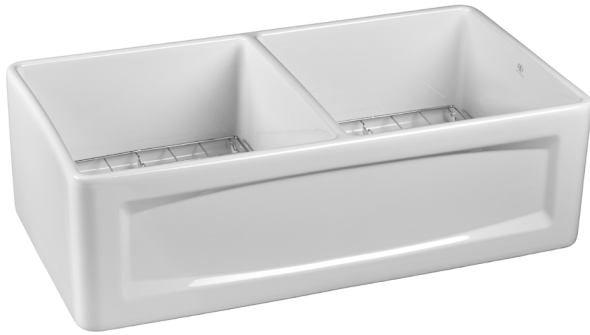

HILLSIDE™

33" APRON FRONT DOUBLE BOWL KITCHEN SINK

D20103000.415

FEATURES

- Fine fire clay construction
- Reversible design with smooth or transitional apron
- Sink is finished on all four sides
- 3-1/2" center drain
- Sink rack and strainer included
- Requires an additional flange if using a garbage disposal (not included)

DIMENSIONS

NOMINAL DIMENSIONS

33-3/8" x 18-1/16" x 10-1/8" (847 x 460 x 257 mm)

BOWL INSIDE DIMENSIONS

15-3/8" (391 mm) wide - each bowl

16-1/2" (419 mm) front to back

8-1/2" (215 mm) depth

COLORS/FINISHES

Canvas White (415)

COMPONENTS

7301776-402.0750A Sink Rack

7301839-201-0020A Drain with Strainer

COMPLIANCE CERTIFICATIONS

Meets or Exceeds ASME A112.19.2 / CSA B45.1

ROUGH-IN DIAGRAM SHOWN
ON NEXT PAGE

HILLSIDE™