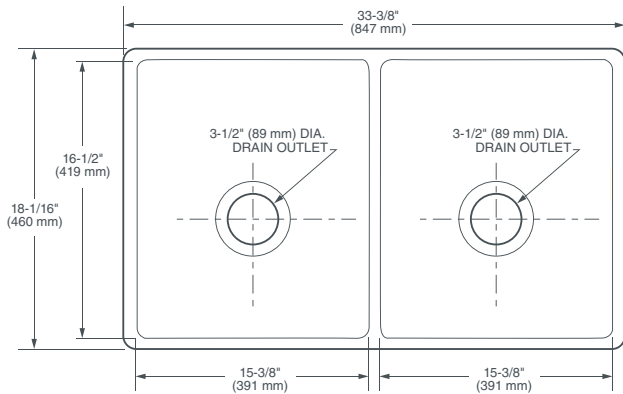

DIMENSIONS

NOMINAL DIMENSIONS

33-3/8" x 18-1/16" x 10-1/8" (847 x 460 x 257 mm)

BOWL INSIDE DIMENSIONS

15-3/8" (391 mm) wide - each bowl

16-1/2" (419 mm) front to back

8-1/2" (215 mm) depth

COLORS/FINISHES

Canvas White (415)

COMPONENTS

7301776-402.0750A Sink Rack

7301839-201-0020A Drain with Strainer

COMPLIANCE CERTIFICATIONS

Meets or Exceeds ASME A112.19.2 / CSA B45.1

ROUGH-IN DIAGRAM SHOWN
ON NEXT PAGE

HILLSIDE™

33" APRON FRONT DOUBLE BOWL KITCHEN SINK

NOTES:

Refer to installation instructions supplied with kitchen sink for undermount, countertop or above counter custom installations.

Due to the fireclay process, dimensions may vary. Please use the actual sink that you will be installing in order to determine the cutout dimensions for your countertop.

IMPORTANT:

Dimensions of fixtures are nominal and may vary within the range of tolerance established by ANSI standards.

These measurements are subject to change or cancellation. No responsibility is assumed for use of superseded or voided pages.