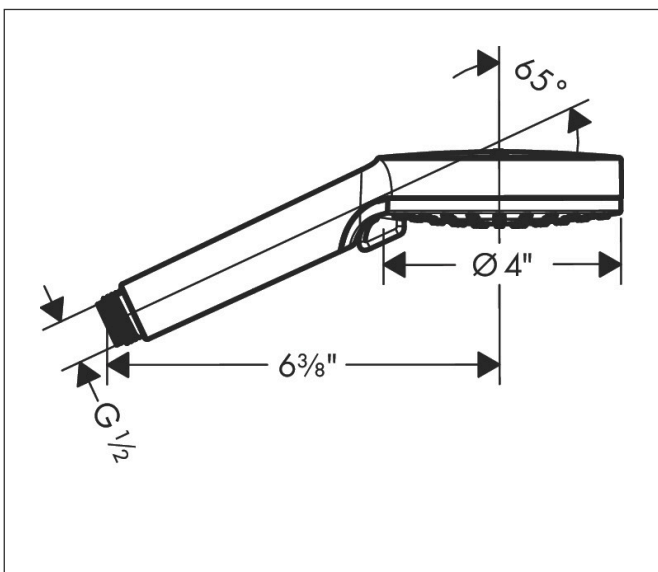

Brand hansgrohe
 Art. Name **Vernis Blend** Hand shower 100 Vario 1.75 GPM
 Art. Nr. 26340821
 Surface brushed nickel
 Pos. 1

Product Picture

Drawing

Features

- Spray modes: Rain, IntenseRain
- 80 no-clog spray channels
- Continuous spray mode adjustment
- Spray face finish: easy cleanable plastic spray disc
- Flow: 1.75 GPM (6.6 L/Min)