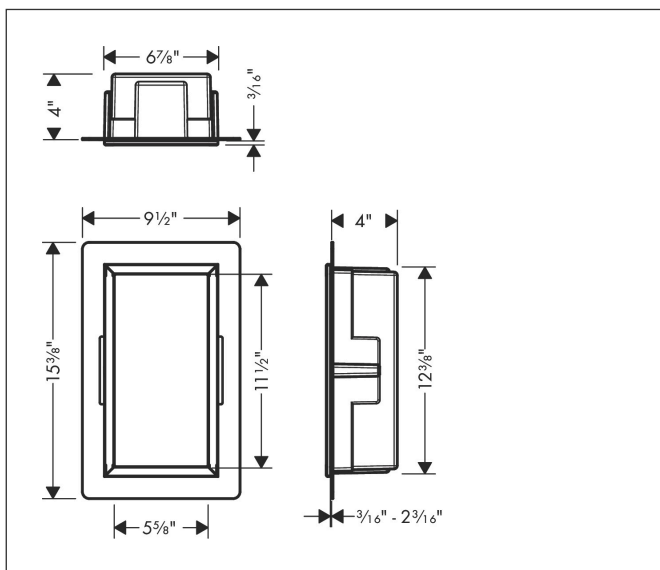

Brand hansgrohe
Art. Name **XtraStoris Original** Wall niche with frame 12"x 6"x 4"
Art. Nr. 56057380
Surface Concretegrey
Pos. 1

Product Picture

Features

- Consists of: wall niche with frame, sealing set
- Installation depth: 100 mm
- Where to use: new construction, renovation
- Easy to clean surface
- Suitable for use in wet areas
- Wall type: drywall construction, solid wall construction
- Material sealing set: Polystyrene (PS)
- Material wall niche: Stainless Steel 304 (1.4301)
- Surface of the wall niche powder-coated stainless steel
- Dimensions wall niche: 300 x 150 x 100 mm (HxWxD)
- Required dimensions for sealing set: 313 x 175 x 100 mm (HxWxD)

Drawing

Technology