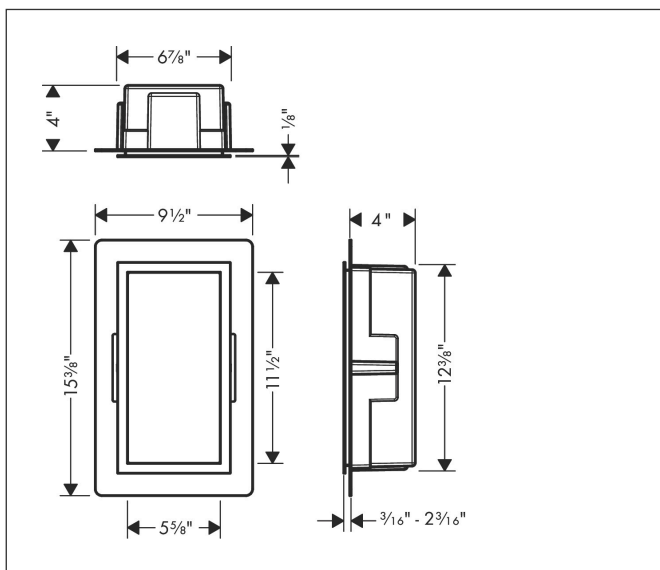

Brand hansgrohe
 Art. Name **XtraStoris Individual** Wall niche Brushed Stainless Steel with design frame 12"x 6"x 4"
 Art. Nr. 56094140
 Surface brushed bronze
 Pos. 1

Product Picture

Features

- Consists of: wall niche with design frame, sealing set
- Body colour: Brushed Stainless Steel
- Installation depth: 100 mm
- Where to use: new construction, renovation
- Easy to clean surface
- Suitable for use in wet areas
- Wall type: solid wall construction, drywall construction
- Material sealing set: Polystyrene (PS)
- Material wall niche: Stainless Steel 304 (1.4301)
- Dimensions wall niche: 300 x 150 x 100 mm (HxWxD)
- Required dimensions for sealing set: 313 x 175 x 100 mm (HxWxD)

Drawing

Technology