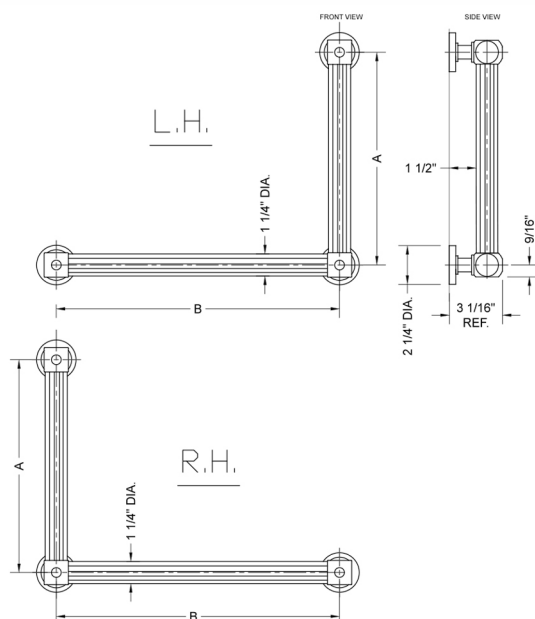

G71 12H x 24W 90° Right Hand Grab Bar

Model #: **G71-12H-24W-RH-**

FEATURES:

- ADA compliant when properly installed
- All brass construction, fully polished & plated
- All grab bars can be custom sized. Contact JACLO for pricing & availability
- Optional handshower sliders and toilet paper/wash cloth holders can be added only upon initial order
- Grab bars over 32" REQUIRE a middle post

SPECIFICATION DRAWING:

BRASS LUXURY GRAB BAR			
PART. #	DESCRIPTION	A H	B W
G71-12H-12W	CENTER TO CENTER	12"	12"
G71-12H-16W	CENTER TO CENTER	12"	16"
G71-12H-24W	CENTER TO CENTER	12"	24"
G71-12H-32W	CENTER TO CENTER	12"	32"
G71-16H-12W	CENTER TO CENTER	16"	12"
G71-16H-16W	CENTER TO CENTER	16"	16"
G71-16H-24W	CENTER TO CENTER	16"	24"
G71-16H-32W	CENTER TO CENTER	16"	32"
G71-24H-12W	CENTER TO CENTER	24"	12"
G71-24H-16W	CENTER TO CENTER	24"	16"
G71-24H-24W	CENTER TO CENTER	24"	24"
G71-24H-32W	CENTER TO CENTER	24"	32"
G71-32H-12W	CENTER TO CENTER	32"	12"
G71-32H-16W	CENTER TO CENTER	32"	16"
G71-32H-24W	CENTER TO CENTER	32"	24"
G71-32H-32W	CENTER TO CENTER	32"	32"