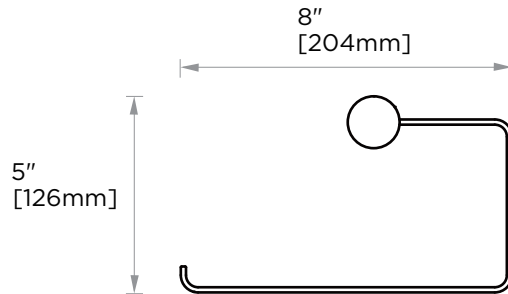

Includes Rosette : 40X4mm

Without Rosette

With Rosette

PORTO COLLECTION TOWEL RING 137463L

PRODUCT NAME: TOWEL RING

PRODUCT CODE: 137463L

MATERIAL: All-brass construction

KEY FEATURES: Contemporary design.
Round and linear geometries.
Sleek modern aesthetic.

Lifetime Limited (Residential Use)
One Year (Commercial Use)

NOTE: Dimensions and specifications are subject to change without notice.

PORTO COLLECTION

Large Round Rosette
137RDLG 48X10mm

Small Square Rosette
277SQSM 40X4mm

Large Square Rosette
277SQLG 45X12mm

NOTE: Dimensions and specifications are subject to change without notice.