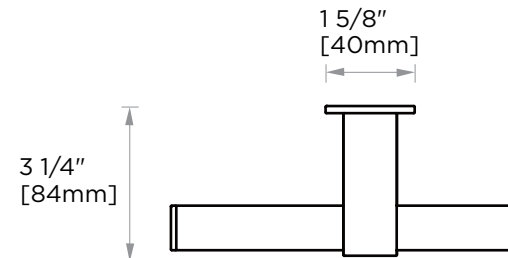

Includes Rosette : 40X4mm

Without Rosette

With Rosette

PORTO COLLECTION TOWEL RING 137463L

PRODUCT NAME: TOWEL RING

PRODUCT CODE: 137463L

MATERIAL: All-brass construction

KEY FEATURES: Contemporary design.
Round and linear geometries.
Sleek modern aesthetic.

Lifetime Limited (Residential Use)
One Year (Commercial Use)

NOTE: Dimensions and specifications are subject to change without notice.

PORTO COLLECTION

Large Round Rosette
137RDLG 48X10mm

Small Square Rosette
277SQSM 40X4mm

Large Square Rosette
277SQLG 45X12mm

NOTE: Dimensions and specifications are subject to change without notice.