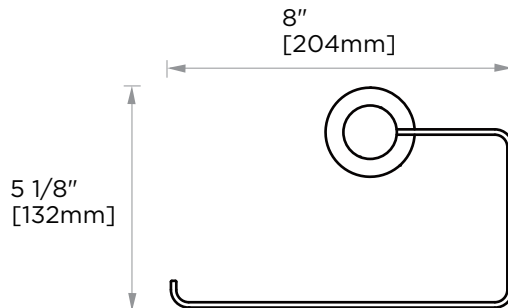

Includes Rosette : 40X4mm

Without Rosette

With Rosette

PORTO COLLECTION TOWEL RING 137463L

PRODUCT NAME: TOWEL RING

PRODUCT CODE: 137463L

MATERIAL: All-brass construction

KEY FEATURES: Contemporary design.
Round and linear geometries.
Sleek modern aesthetic.

Lifetime Limited (Residential Use)
One Year (Commercial Use)

NOTE: Dimensions and specifications are subject to change without notice.

PORTO COLLECTION

Large Round Rosette
137RDLG 48X10mm

Small Square Rosette
277SQSM 40X4mm

Large Square Rosette
277SQLG 45X12mm

NOTE: Dimensions and specifications are subject to change without notice.