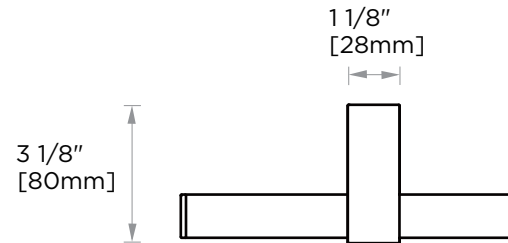

Includes Rosette : 40X4mm

Without Rosette

With Rosette

PORTO COLLECTION TOWEL RING 137463L

PRODUCT NAME: TOWEL RING

PRODUCT CODE: 137463L

MATERIAL: All-brass construction

KEY FEATURES: Contemporary design.
Round and linear geometries.
Sleek modern aesthetic.

Lifetime Limited (Residential Use)
One Year (Commercial Use)

NOTE: Dimensions and specifications are subject to change without notice.

PORTO COLLECTION

Large Round Rosette
137RDLG 48X10mm

Small Square Rosette
277SQSM 40X4mm

Large Square Rosette
277SQLG 45X12mm

NOTE: Dimensions and specifications are subject to change without notice.