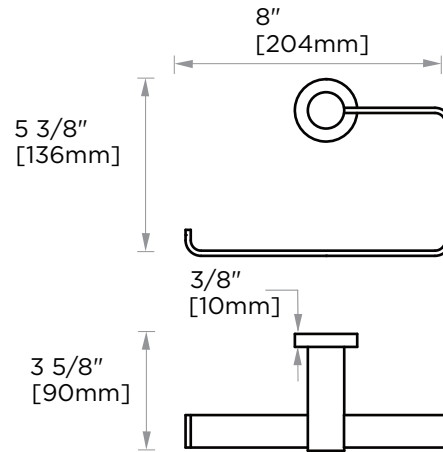

Includes Rosette : 40X4mm

Without Rosette

With Rosette

PORTO COLLECTION TOWEL RING 137463L

PRODUCT NAME: TOWEL RING

PRODUCT CODE: 137463L

MATERIAL: All-brass construction

KEY FEATURES: Contemporary design.
Round and linear geometries.
Sleek modern aesthetic.

Lifetime Limited (Residential Use)
One Year (Commercial Use)

NOTE: Dimensions and specifications are subject to change without notice.

PORTO COLLECTION

Large Round Rosette
137RDLG 48X10mm

Small Square Rosette
277SQSM 40X4mm

Large Square Rosette
277SQLG 45X12mm

NOTE: Dimensions and specifications are subject to change without notice.