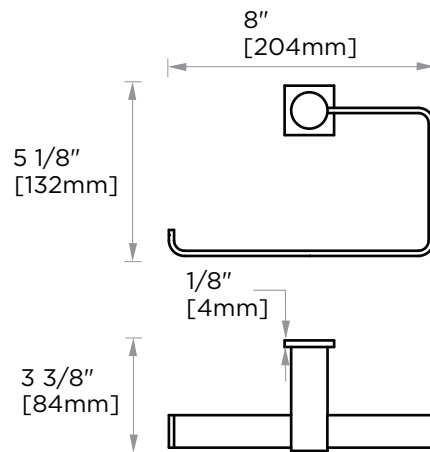

Lifetime Limited (Residential Use)
One Year (Commercial Use)

NOTE: Dimensions and specifications are subject to change without notice.

PORTO COLLECTION

Large Round Rosette
137RDLG 48X10mm

Small Square Rosette
277SQSM 40X4mm

Large Square Rosette
277SQLG 45X12mm

NOTE: Dimensions and specifications are subject to change without notice.