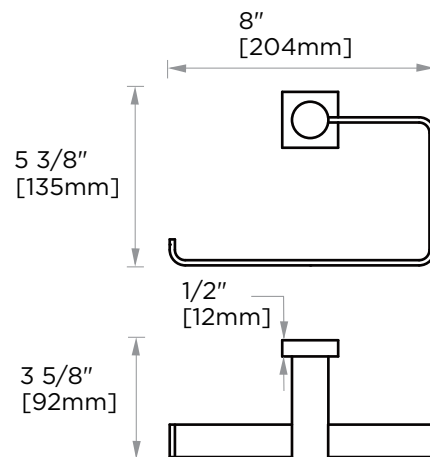

Lifetime Limited (Residential Use)
One Year (Commercial Use)

NOTE: Dimensions and specifications are subject to change without notice.

PORTO COLLECTION

Large Round Rosette
137RDLG 48X10mm

Small Square Rosette
277SQSM 40X4mm

Large Square Rosette
277SQLG 45X12mm

NOTE: Dimensions and specifications are subject to change without notice.