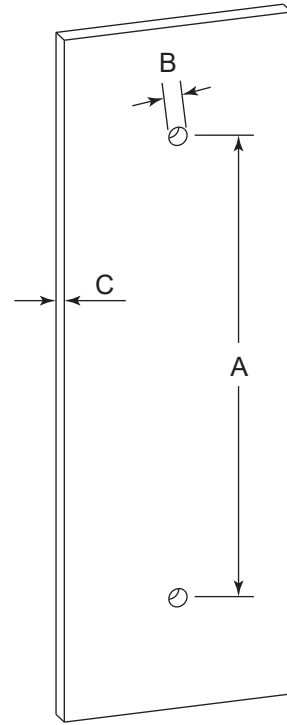

HANDLES INFO

Components Included		
①	Handle	X1
②	Set Screw M6	X2
③	Fixing Bracket	X2
④	Rubber Gasket	X4

Mounting Kits Included		
	X1	Allen Key

GLASS INFO

Glass Hole C-C Distance		
A	8"/203mm	8" Shower Door Handle
	12"/305mm	12" Shower Door Handle
	18"/457mm	18" Shower Door Handle
	24"/610mm	24" Shower Door Handle
	36"/914mm	36" Shower Door Handle
B	1/2" (12mm)	Glass Hole Diameter
C	6-12mm	Glass Thickness

* Can be used with extension kit for thicker doors

NOTE: Dimensions and specifications are subject to change without notice.