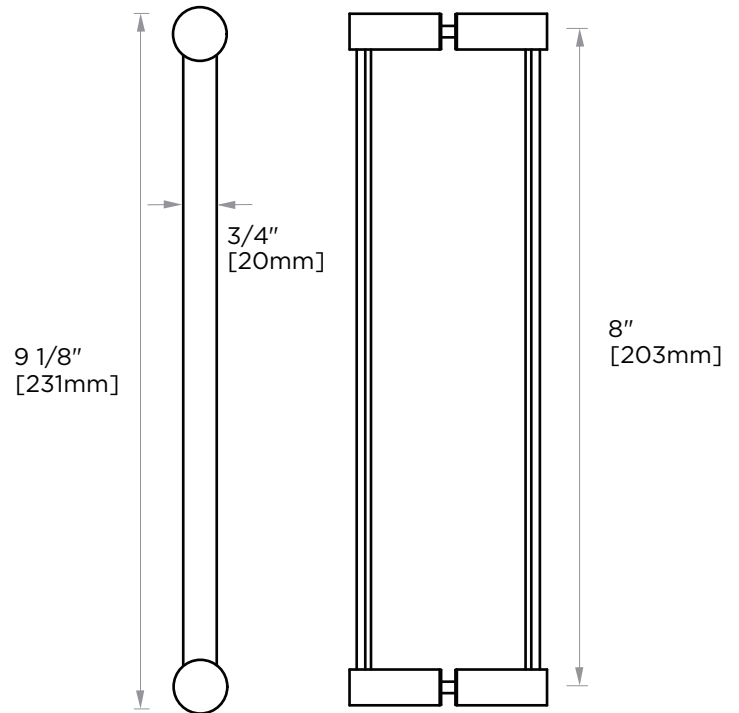

WARRANTY:

Lifetime Limited (Residential Use)
One Year (Commercial Use)

NOTE: Dimensions and specifications are subject to change without notice.