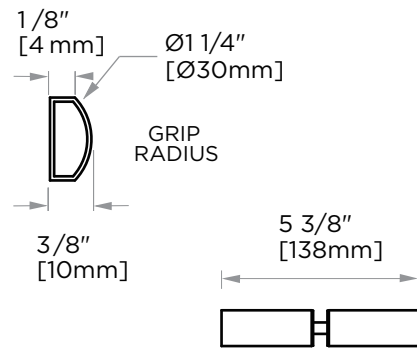

PORTO COLLECTION DOUBLE SHOWER DOOR HANDLE 1377808

PRODUCT NAME: DOUBLE SHOWER
DOOR HANDLE

PRODUCT CODE: 1377808

MATERIAL: All-brass construction

KEY FEATURES: Contemporary design.
Round and linear geometries.
Sleek modern aesthetic.

Mounting Kits Included		
	X1	Allen Key

GLASS INFO

Glass Hole C-C Distance		
A	8"/203mm	8" Shower Door Handle
	12"/305mm	12" Shower Door Handle
	18"/457mm	18" Shower Door Handle
	24"/610mm	24" Shower Door Handle
	36"/914mm	36" Shower Door Handle
B	1/2" (12mm)	Glass Hole Diameter
C	6-12mm	Glass Thickness

* Can be used with extension kit for thicker doors

NOTE: Dimensions and specifications are subject to change without notice.