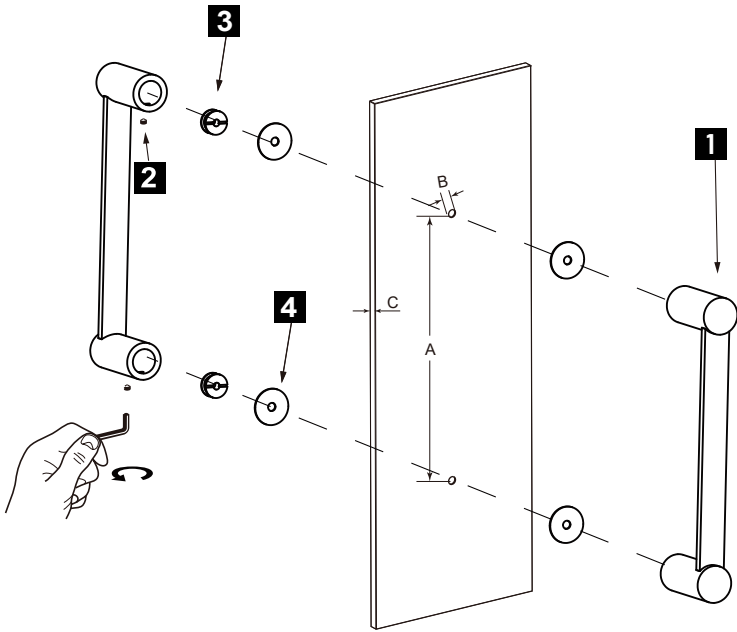

PORTO COLLECTION DOUBLE SHOWER DOOR HANDLE 1377808

PRODUCT NAME: DOUBLE SHOWER
DOOR HANDLE

PRODUCT CODE: 1377808

MATERIAL: All-brass construction

KEY FEATURES: Contemporary design.
Round and linear geometries.
Sleek modern aesthetic.

Lifetime Limited (Residential Use)
One Year (Commercial Use)

NOTE: Dimensions and specifications are subject to change without notice.

HANDLES INFO

Components Included		
①	Handle	X1
②	Set Screw M6	X2
③	Fixing Bracket	X2
④	Rubber Gasket	X4

Mounting Kits Included		
	X1	Allen Key

GLASS INFO

Glass Hole C-C Distance		
A	8"/203mm	8" Shower Door Handle
	12"/305mm	12" Shower Door Handle
	18"/457mm	18" Shower Door Handle
	24"/610mm	24" Shower Door Handle
	36"/914mm	36" Shower Door Handle
B	1/2" (12mm)	Glass Hole Diameter
C	6-12mm	Glass Thickness