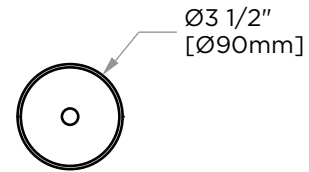

NOTE: Dimensions and specifications are subject to change without notice.