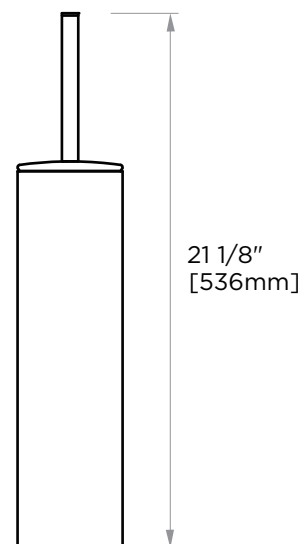

NOTE: Dimensions and specifications are subject to change without notice.