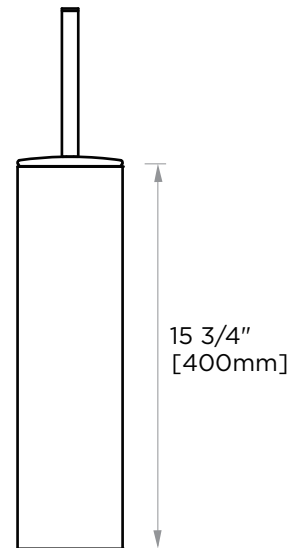

NOTE: Dimensions and specifications are subject to change without notice.