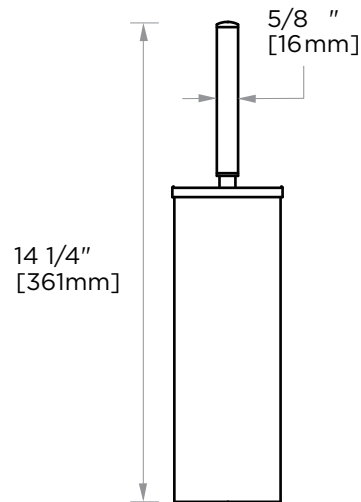

## OSLO COLLECTION TOILET BRUSH SET 144625

**PRODUCT NAME:** TOILET BRUSH SET

**PRODUCT CODE:** 144625

**MATERIAL:** All-brass construction

**KEY FEATURES:** Contemporary design.  
Round minimalist look.

**STOCKED FINISHES:**

NOTE: Dimensions and specifications are subject to change without notice.