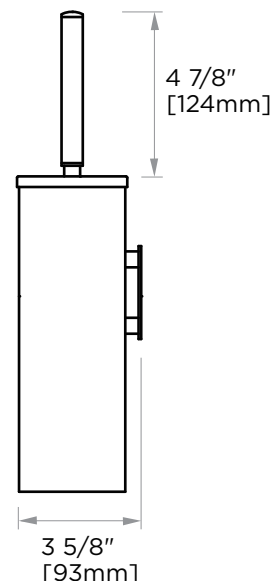

## OSLO COLLECTION TOILET BRUSH SET 144625

**PRODUCT NAME:** TOILET BRUSH SET

**PRODUCT CODE:** 144625

**MATERIAL:** All-brass construction

**KEY FEATURES:** Contemporary design.  
Round minimalist look.

**STOCKED FINISHES:**

NOTE: Dimensions and specifications are subject to change without notice.