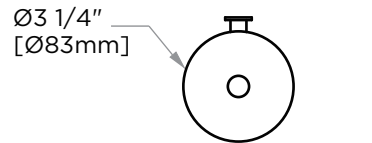

NOTE: Dimensions and specifications are subject to change without notice.