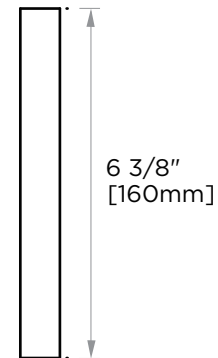

WARRANTY:

Lifetime Limited (Residential Use)
One Year (Commercial Use)

NOTE: Dimensions and specifications are subject to change without notice.