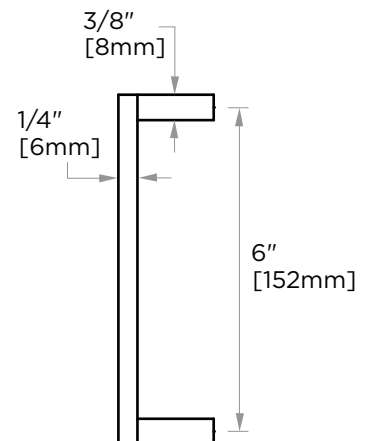

WARRANTY:

Lifetime Limited (Residential Use)
One Year (Commercial Use)

NOTE: Dimensions and specifications are subject to change without notice.