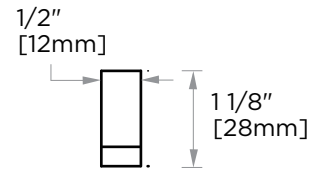

## MUNICH COLLECTION CABINET PULL 6" 288704

**PRODUCT NAME:** CABINET PULL 6"

**PRODUCT CODE:** 288706

**MATERIAL:** All-brass construction

**KEY FEATURES:** Contemporary design.  
Strong rectangular shapes,  
balanced by slender linear lines.