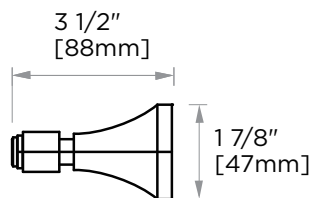

PISA COLLECTION TOWEL BAR 9" 342109

PRODUCT NAME: TOWEL BAR 9"

PRODUCT CODE: 342109

MATERIAL: All-brass construction

KEY FEATURES: Classic Art Deco take on a traditional design

STOCKED FINISHES:

- Polished Chrome (99)
- Brushed Nickel (81)
- Polished Nickel (68)