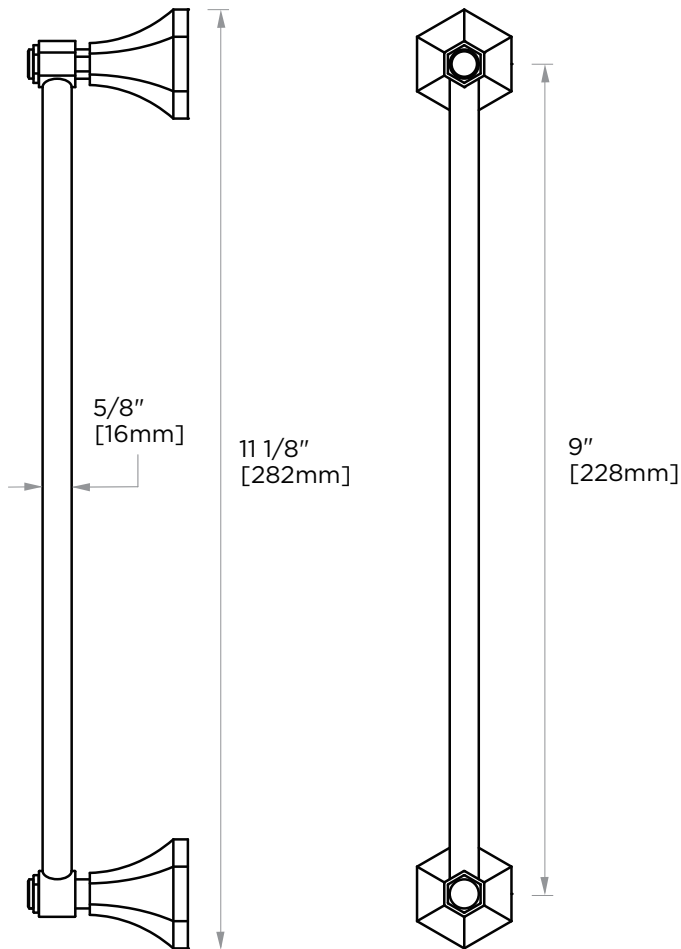

WARRANTY:

Lifetime Limited (Residential Use)
One Year (Commercial Use)

NOTE: Dimensions and specifications are subject to change without notice.