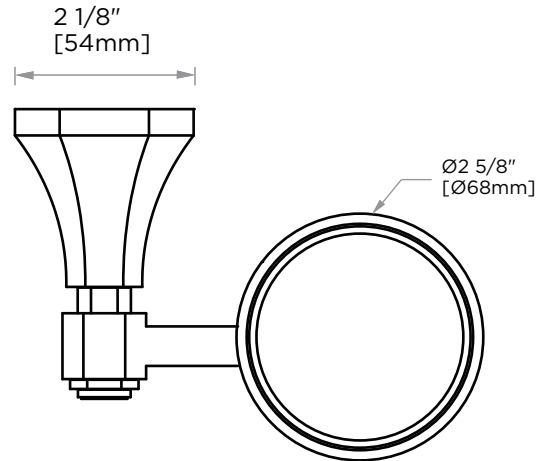

PISA COLLECTION TUMBLER WITH HOLDER 342660

PRODUCT NAME: TUMBLER WITH HOLDER

PRODUCT CODE: 342660

MATERIAL: All-brass construction

KEY FEATURES: Classic Art Deco take on a traditional design

STOCKED FINISHES:

NOTE: Dimensions and specifications are subject to change without notice.