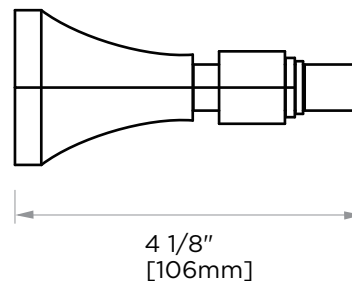

PISA COLLECTION TUMBLER WITH HOLDER 342660

PRODUCT NAME: TUMBLER WITH HOLDER

PRODUCT CODE: 342660

MATERIAL: All-brass construction

KEY FEATURES: Classic Art Deco take on a traditional design

STOCKED FINISHES:

NOTE: Dimensions and specifications are subject to change without notice.