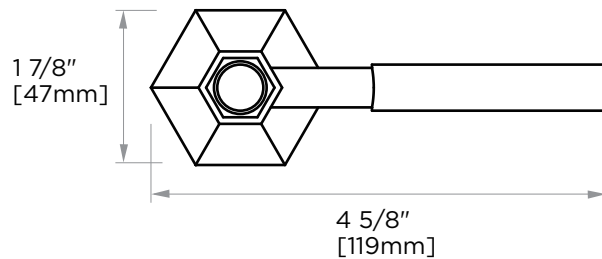

PRODUCT NAME: TUMBLER WITH HOLDER

PRODUCT CODE: 342660

MATERIAL: All-brass construction

KEY FEATURES: Classic Art Deco take on a traditional design

STOCKED FINISHES:

- Polished Chrome (99)
- Brushed Nickel (81)
- Polished Nickel (68)

SPECIAL FINISHES AVAILABLE: 26 options available. Please see our website for full list samples