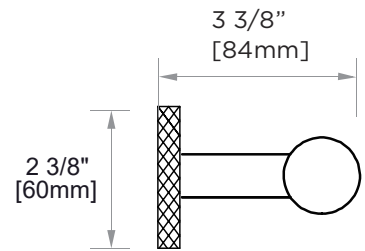

NOTE: Dimensions and specifications are subject to change without notice.