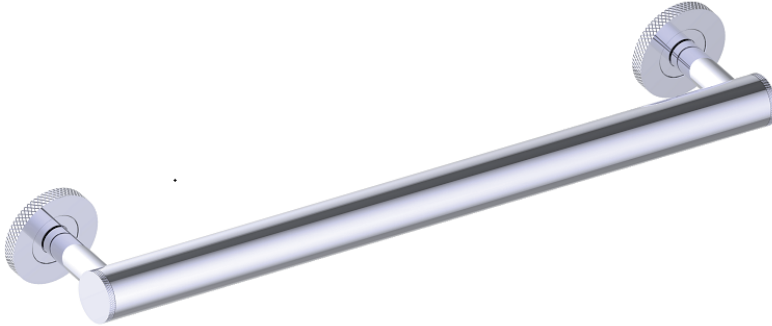

## 9100K SERIES GRAB BAR

12"	8289112K
18"	8289118K
24"	8289124K
36"	8289136K
42"	8289142K

**PRODUCT NAME:** KNURLED GRAB BAR

**PRODUCT CODE:**

12"	8289112K
18"	8289118K
24"	8289124K
36"	8289136K
42"	8289142K

**MATERIAL:** All-brass construction

**KEY FEATURES:** Review and update.

**STOCKED FINISHES:** Polished Chrome (99)  
Brushed Nickel (81)  
Polished Nickel (68)  
Matte Black (48)

**SPECIAL FINISHES AVAILABLE:** 24 options available.  
Please see our website for full list of samples