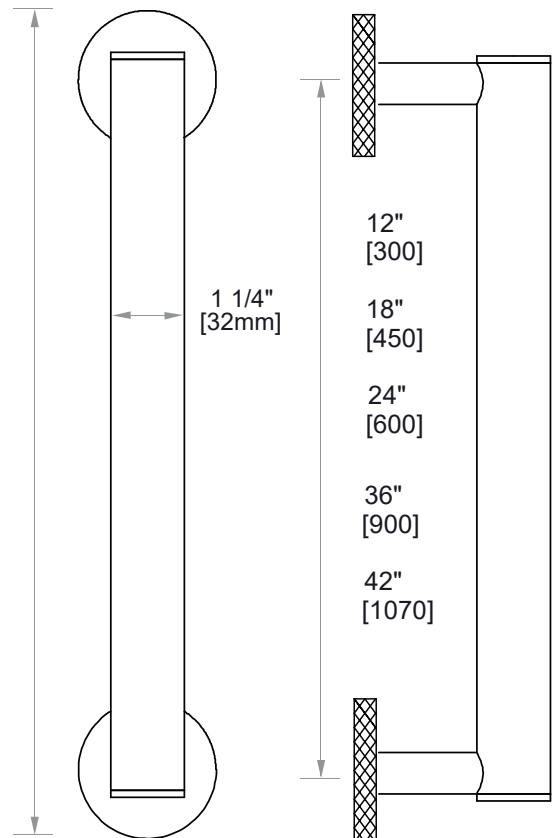

NOTE: Dimensions and specifications are subject to change without notice.