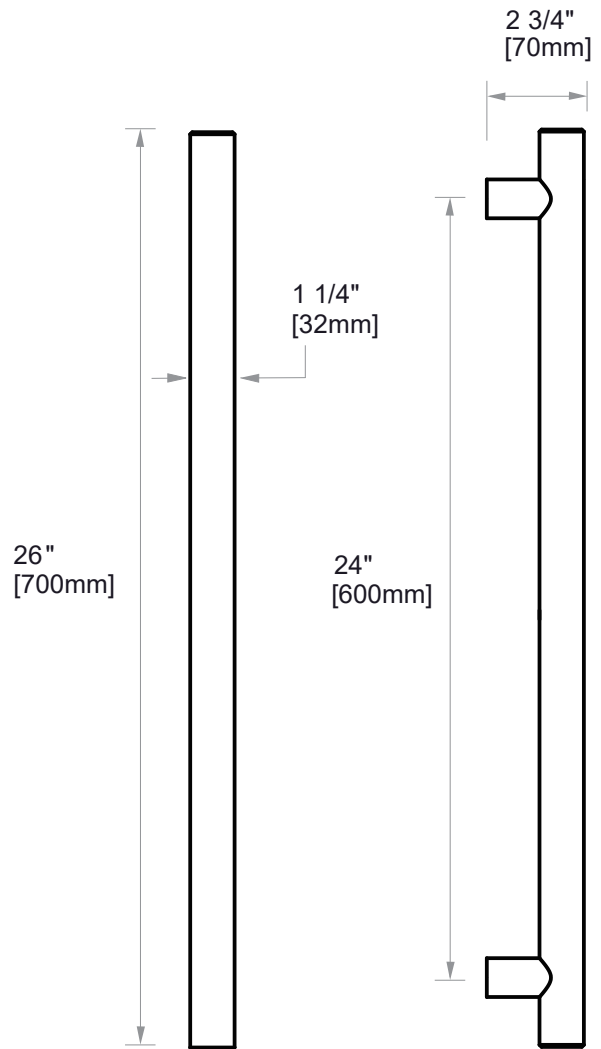

WARRANTY:

Lifetime Limited (Residential Use)
One Year (Commercial Use)

NOTE: Dimensions and specifications are subject to change without notice.