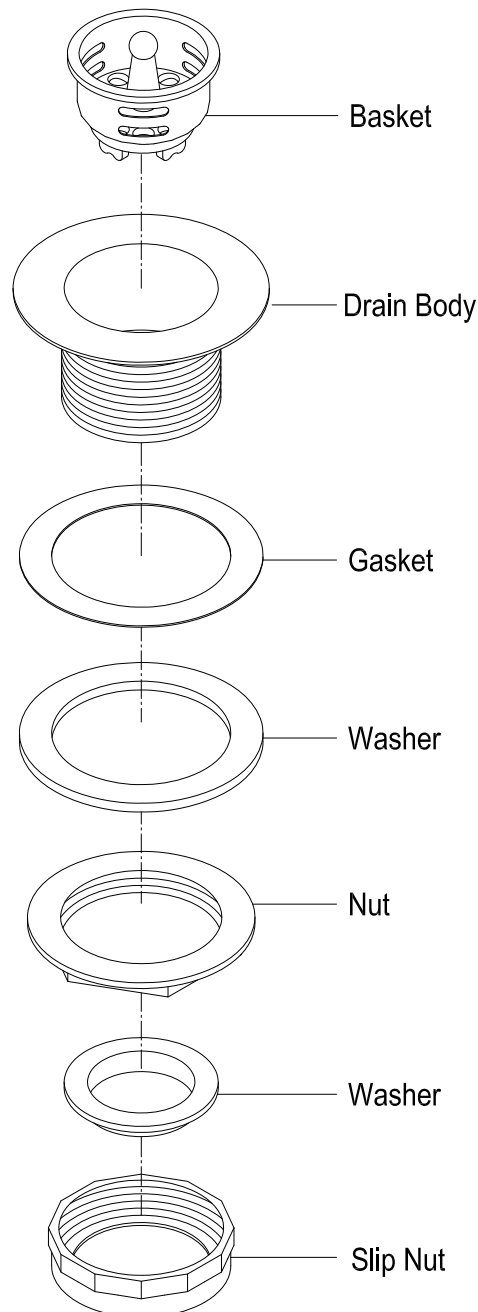

KINGSTON

KITCHEN & BATH

INSTALLATION INSTRUCTIONS

Basket Strainer

NOTE: USE TEFLON TAPE ON ALL THREADED CONNECTIONS

www.kingstonbrass.com

TOLL-FREE CUSTOMER SERVICE: 1-877-2-KBRASS

TECHNICAL SUPPORT E-mail: service@kingstonbrass.com