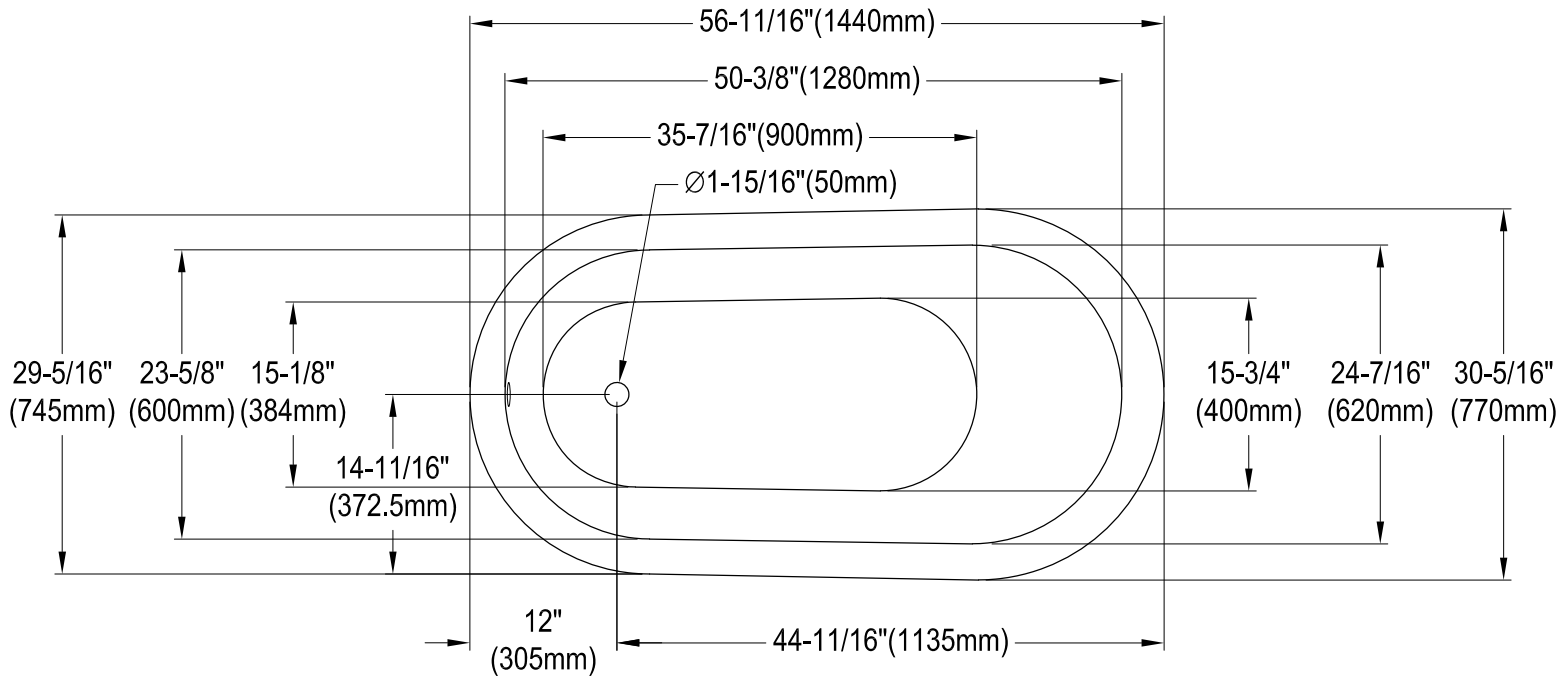

VCTND5731B0,1,2,5,6,8,W

57" Cast Iron Clawfoot Tub

M10 x 20 (4 pcs)
■■■■■

Section A-A