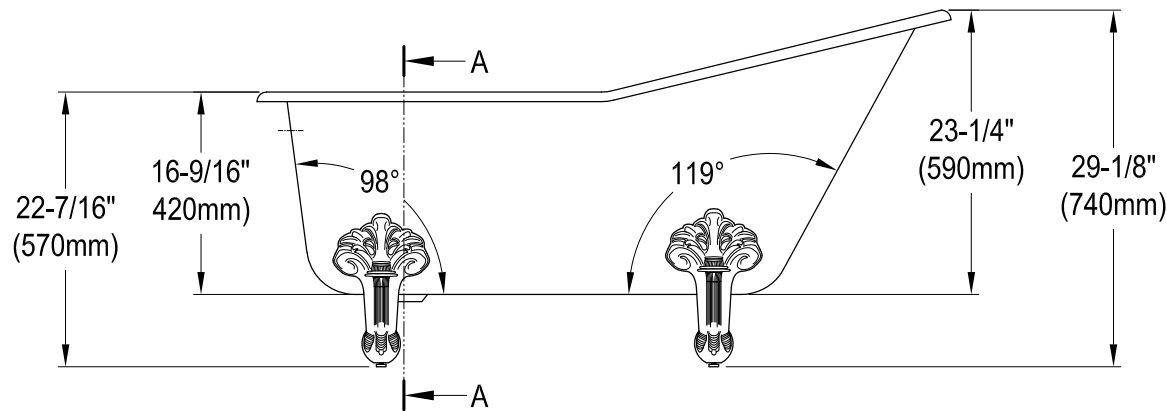

VCTND5731B0,1,2,5,6,8,W

57" Cast Iron Clawfoot Tub

M10 x 20 (4 pcs)
■■■■■

Section A-A