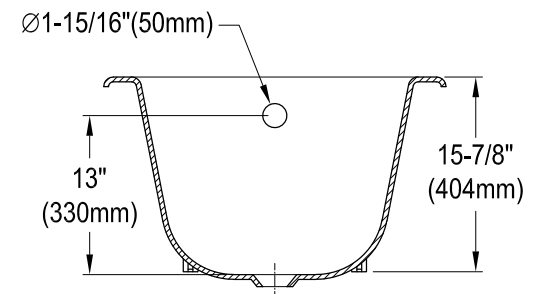

VCTND5731B0,1,2,5,6,8,W

57" Cast Iron Clawfoot Tub

M10 x 20 (4 pcs)
■■■■■

Section A-A