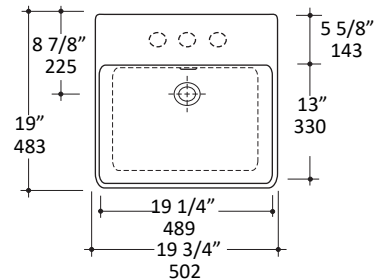

Features:

- Porcelain sink with overflow
- Most standard American drains can also be used
- Unglazed back
- Unfinished bottom
- Wall-mount or above-counter installation
- Wall-mounting bolts are included
- It must be installed against a wall on the back
- Current cut-out template can be requested