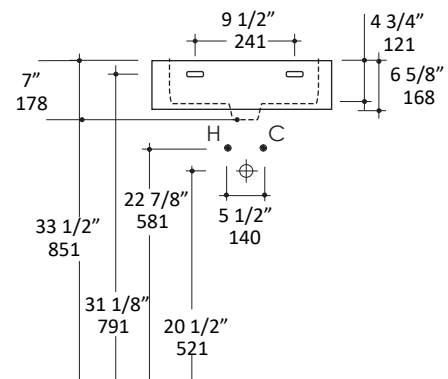

Codes + Standards:

- Meets and exceeds applicable national codes and standards

compliant when installed to specific requirements of this regulation