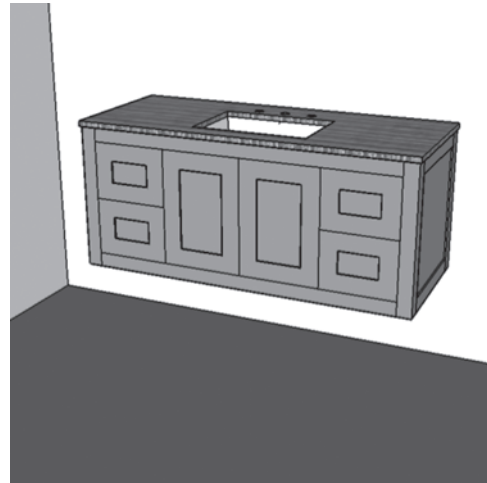

Stile Vanity Item #H294

Features:

- Wall-mount wooden vanity
- Two centered doors, four drawers: two on the right and two on the left
- Polished Chrome knobs included
- Washbasin#5452UN and countertop H284T sold separately
- Handmade in USA
- Manufactured with low VOC finishes and wood from renewable forests

Recommended Accesories:

- Item #5452UN: Under-counter porcelain lavatory with overflow
- Recommended oversized European drain (i.e. item #7100-16OF or 7100-12)
- Available in White (-001) only
- Item #H284T: Countertop for vanity H284, and H294
- Available in Natural Stone, Quartz, and Solid Surface
- With a cut-out for lavatory 5452UN

Product Specifications:

Notes:

Drawings provided herein are meant to give the user an idea of the product and are not made to scale. The size in inches is rounded up to the nearest 1/16". Slight variances can often occur with porcelain and woodwork. Therefore, LACAVA will not be held responsible for any cutouts, countertops, or furniture made without the actual product or template from LACAVA. Differences in color, grain, appearance and texture are inherent in all natural woodwork, and should be expected. Variances in these qualities are not deemed manufacturing defects, and will not be accepted as valid reasons to return or exchange any LACAVA woodwork. Plumbing specifications are only a guideline and may need to be altered based on the application.