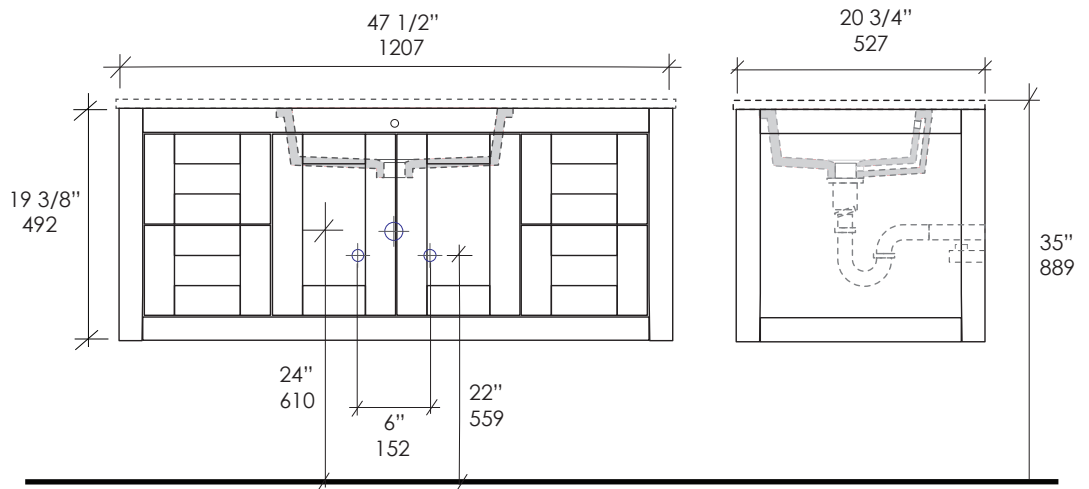

Stile Vanity Item #H294

Features:

- Wall-mount wooden vanity
- Two centered doors, four drawers: two on the right and two on the left
- Polished Chrome knobs included
- Washbasin#5452UN and countertop H284T sold separately
- Handmade in USA
- Manufactured with low VOC finishes and wood from renewable forests

Recommended Accesories:

- Item #5452UN: Under-counter porcelain lavatory with overflow
- Recommended oversized European drain (i.e. item #7100-16OF or 7100-12)
- Available in White (-001) only
- Item #H284T: Countertop for vanity H284, and H294
- Available in Natural Stone, Quartz, and Solid Surface
- With a cut-out for lavatory 5452UN

Product Specifications:

Notes:

Drawings provided herein are meant to give the user an idea of the product and are not made to scale. The size in inches is rounded up to the nearest 1/16". Slight variances can often occur with porcelain and woodwork. Therefore, LACAVA will not be held responsible for any cutouts, countertops, or furniture made without the actual product or template from LACAVA. Differences in color, grain, appearance and texture are inherent in all natural woodwork, and should be expected. Variances in these qualities are not deemed manufacturing defects, and will not be accepted as valid reasons to return or exchange any LACAVA woodwork. Plumbing specifications are only a guideline and may need to be altered based on the application.