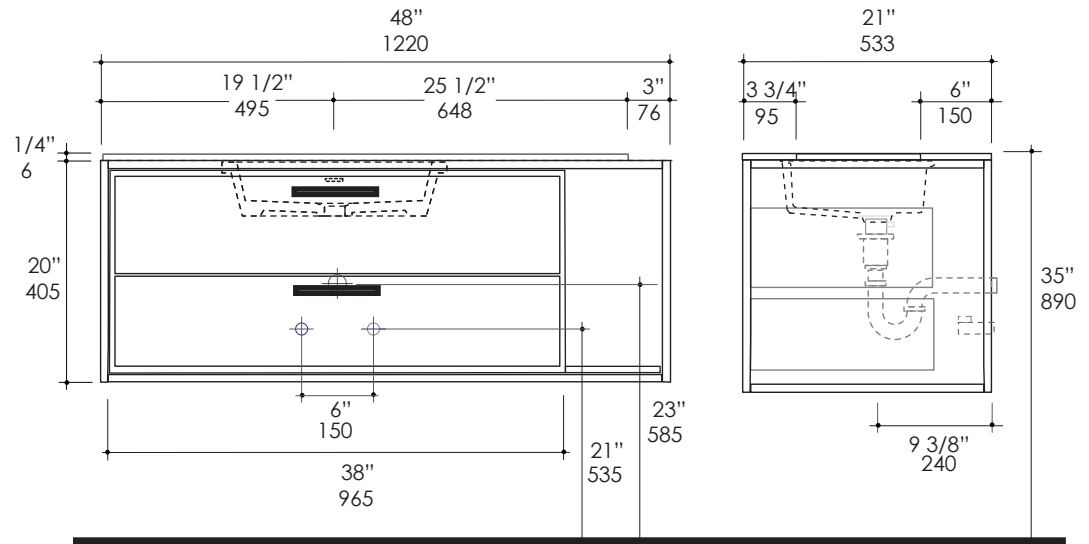

Linea Vanity Item #L424L/R

Features:

- Wall-mount wooden vanity
- Consists of two drawers, metal frame, and solid surface countertop and shelf
- Pulls matching the selected metal frame finish are included
- Washbasin#5452UN sold separately
- Handmade in USA
- Manufactured with low VOC finishes and wood from renewable forests
- L424L-sink on the left, L424R-sink on the right

- G - Glossy Solid Surface
- M - Matte Solid Surface

Faucet Hole Options:

- 00 - None
- 01 - One - centered behind the sink
- 02 - Two, center and right - centered behind the sink
- 03 - Three in 8" spread - centered behind the sink

Product Specifications:

Notes:
 Drawings provided herein are meant to give the user an idea of the product and are not made to scale. The size in inches is rounded up to the nearest 1/16". Slight variances can often occur with porcelain and woodwork. Therefore, LACAVA will not be held responsible for any cutouts, countertops, or furniture made without the actual product or template from LACAVA. Differences in color, grain, appearance and texture are inherent in all natural woodwork, and should be expected. Variances in these qualities are not deemed manufacturing defects, and will not be accepted as valid reasons to return or exchange any LACAVA woodwork. Plumbing specifications are only a guideline and may need to be altered based on the application.
 Product specifications are not binding to the manufacturer and can be changed without notice at any time. Please refer to your shipment for product final sizes.