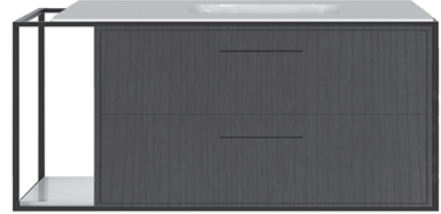

Linea Vanity Item #L424L/R

Features:

- Wall-mount wooden vanity
- Consists of two drawers, metal frame, and solid surface countertop and shelf
- Pulls matching the selected metal frame finish are included
- Washbasin#5452UN sold separately
- Handmade in USA
- Manufactured with low VOC finishes and wood from renewable forests
- L424L-sink on the left, L424R-sink on the right

Recommended Accesories:

- Item #5452UN: Porcelain washbasin with overflow
- Recommended oversized European drain (i.e. item #7100-13OF or 7100-16OF)
- Available in White (-001) only

Countertop Finish Options:

- G - Glossy Solid Surface
- M - Matte Solid Surface

Faucet Hole Options:

- 00 - None
- 01 - One - centered behind the sink
- 02 - Two, center and right - centered behind the sink
- 03 - Three in 8" spread - centered behind the sink