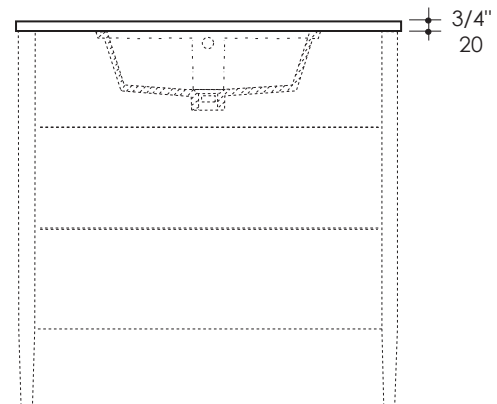

Faucet Hole Options:

- 00 - None
- 01 - One - centered behind the lavatory
- 02 - Two, center and right - centered behind the lavatory
- 03 - Three in 8" spread - centered behind the lavatory

Finish Options:

STONE

- WH -Bianco
- LN - Linac
- SL - Athens
- BN - Storm

QUARTZ

- PR - Puro
- FS - Fossil
- AH - Ash
- CA - Crema

SOLID SURFACE

- SW - Snow
- NN - Linen

Product Specifications:

Notes:
Drawings provided herein are meant to give the user an idea of the product and are not made to scale. The size in inches is rounded up to the nearest 1/16". Slight variances can often occur with porcelain and woodwork. Therefore, LACAVA will not be held responsible for any cutouts, countertops, or furniture made without the actual product or template from LACAVA. Differences in color, grain, appearance and texture are inherent in all natural woodwork, and should be expected. Variances in these qualities are not deemed manufacturing defects, and will not be accepted as valid reasons to return or exchange any LACAVA woodwork. Plumbing specifications are only a guideline and may need to be altered based on the application.
Product specifications are not binding to the manufacturer and can be changed without notice at any time. Please refer to your shipment for product final sizes.