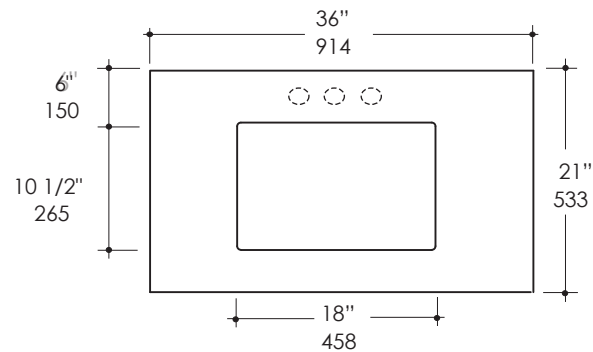

Faucet Hole Options:

- 00 - None
- 01 - One - centered behind the lavatory
- 02 - Two, center and right - centered behind the lavatory
- 03 - Three in 8" spread - centered behind the lavatory

Finish Options:

STONE

- WH -Bianco
- LN - Linac
- SL - Athens
- BN - Storm

QUARTZ

- PR - Puro
- FS - Fossil
- AH - Ash
- CA - Crema

SOLID SURFACE

- SW - Snow
- NN - Linen

Product Specifications:

Notes:
Drawings provided herein are meant to give the user an idea of the product and are not made to scale. The size in inches is rounded up to the nearest 1/16". Slight variances can often occur with porcelain and woodwork. Therefore, LACAVA will not be held responsible for any cutouts, countertops, or furniture made without the actual product or template from LACAVA. Differences in color, grain, appearance and texture are inherent in all natural woodwork, and should be expected. Variances in these qualities are not deemed manufacturing defects, and will not be accepted as valid reasons to return or exchange any LACAVA woodwork. Plumbing specifications are only a guideline and may need to be altered based on the application.
Product specifications are not binding to the manufacturer and can be changed without notice at any time. Please refer to your shipment for product final sizes.