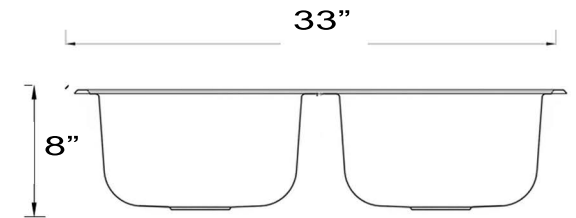

# Nantucket

S I N K S

www.NantucketSinksUSA.com  
info@nantucketsinksusa.com

FRONT VIEW

OVERALL DIMENSIONS	INTERIOR BOWL	BOWL DEPTH	DRAIN OPENING	DIVIDER WIDTH
33" x 22"	29" x 16" total 14" x 16" each	8"	3.5"	1" at center

## FEATURES:

- Premium 304, 18 gauge Stainless Steel Kitchen Sink
- 8" Bowl Depth
- Brushed Satin Finish
- Limited Lifetime Warranty
- Insulated to Reduce Condensation
- Includes 2 Basket Strainer Drains
- cUPC certified