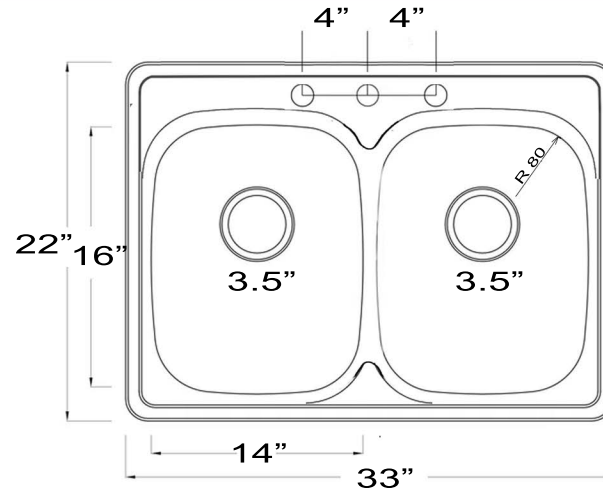

# Nantucket

S I N K S

www.NantucketSinksUSA.com  
info@nantucketsinksusa.com

FRONT VIEW

OVERALL DIMENSIONS	INTERIOR BOWL	BOWL DEPTH	DRAIN OPENING	DIVIDER WIDTH
33" x 22"	29" x 16" total 14" x 16" each	8"	3.5"	1" at center

## FEATURES:

- Premium 304, 18 gauge Stainless Steel Kitchen Sink
- 8" Bowl Depth
- Brushed Satin Finish
- Limited Lifetime Warranty
- Insulated to Reduce Condensation
- Includes 2 Basket Strainer Drains
- cUPC certified