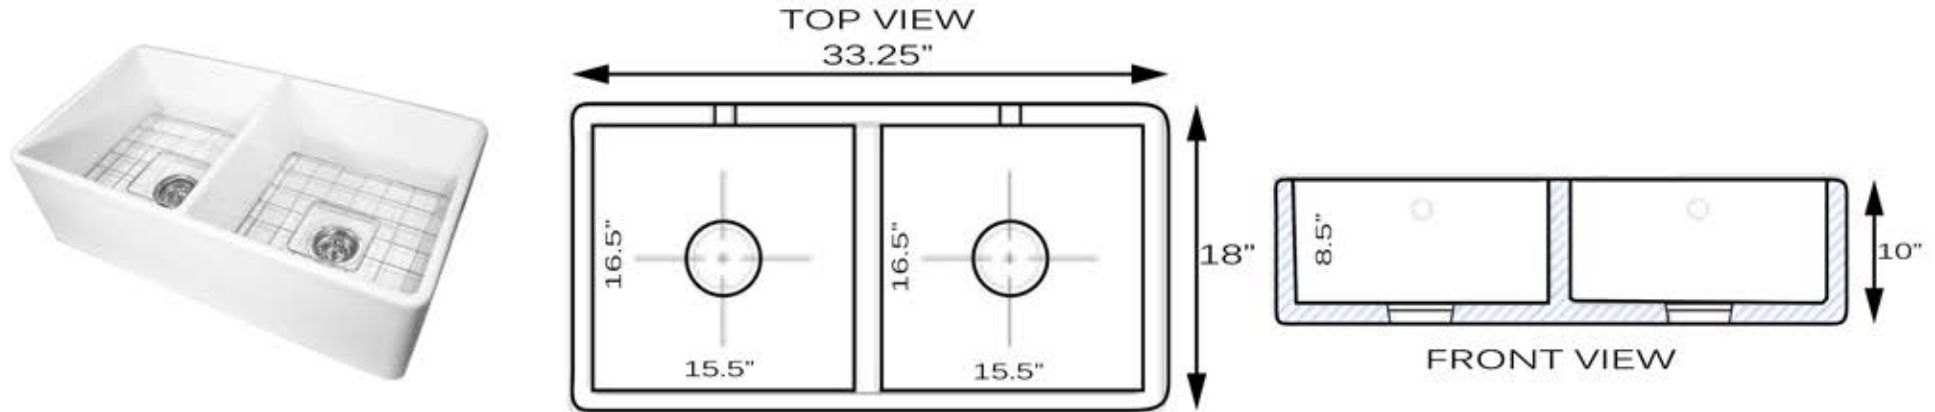

Cape Collection  
Premium Fireclay Farmhouse Apron Sink

MODEL:  
T-FCFS33-DBL

Overall Dimensions	Interior Bowls	Apron Height	Bowl Depth	Drain Dimensions
33.25" x 18"	15.5" x 16.5"	10"	8.5"	3.5" Opening

**Please Be Advised**

- (Nominal Dimensions\*) Actual Dimensions may vary by 1/4"
- Template Not included
- Custom Cabinet Required
- **Very Heavy 2 Person lift Recommended**

**FEATURES**

- Premium Fireclay Sink
- Includes Grid and Drain
- Compatible with garbage disposals
- Limited Warranty