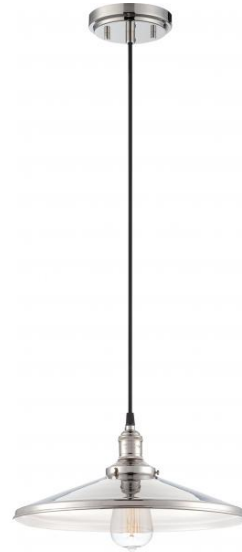

# NUVO 60/5409

Vintage - 1 Light Pendant with Matching Shade  
- Vintage Lamp Included

<b>Collection</b>	Vintage
<b>Fixture Type</b>	Pendant
<b>Category</b>	Pendants
<b>Finish</b>	Polished Nickel
<b>Style</b>	Transitional
<b>Number Of Lights</b>	1
<b>Warranty</b>	1 Year Limited

### Features

- One - Light Vintage Pendant
- Width: 14" Height: 6 1/2"
- Brushed Nickel / Frosted White
- UL Dry

## Product Specifications

Style	Extends	Width	Height	Package Weight	Glass Finish
Transitional	n/a	14.00	6.50	4.22	Glass

Bulb Shape	Bulb Type	Bulb Base	Bulb Included	UPC	Replaceable Light Source
A19	Incandescent	Medium	0	*045923654091	Yes