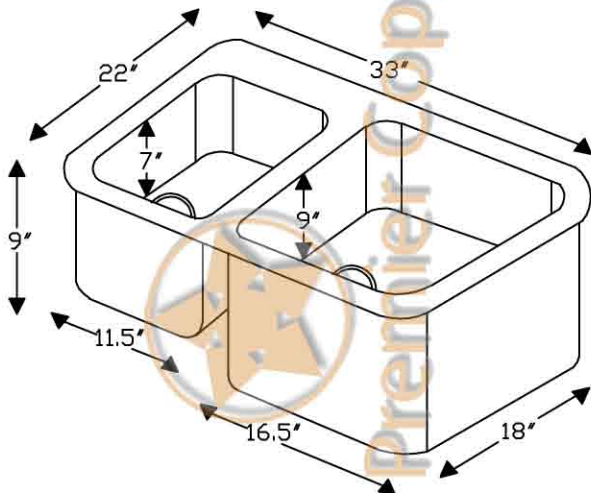

Premier Copper Products

ITEM # K40DB33229 33" KITCHEN 40/60 DOUBLE BOWL SINK

CODE/STANDARD COMPLIANCE

* IAPMO/cUPC LISTED

OUTER DIMENSIONS: 33"X22"X9"
INNER DIMENSIONS: L:11.5"X16"X7" R:16.5"X18"X9"

DRAIN SIZE: 3.5" STANDARD

MATERIAL GAUGE: 14

IMPORTANT: THIS PRODUCT IS HAND CRAFTED AND SMALL VARIANCES MAY OCCUR. DIMENSIONS MAY VARY UP TO 1/4". DO NOT MAKE ANY INSTALLATION CUTS UNTIL YOU RECEIVE YOUR SINK.