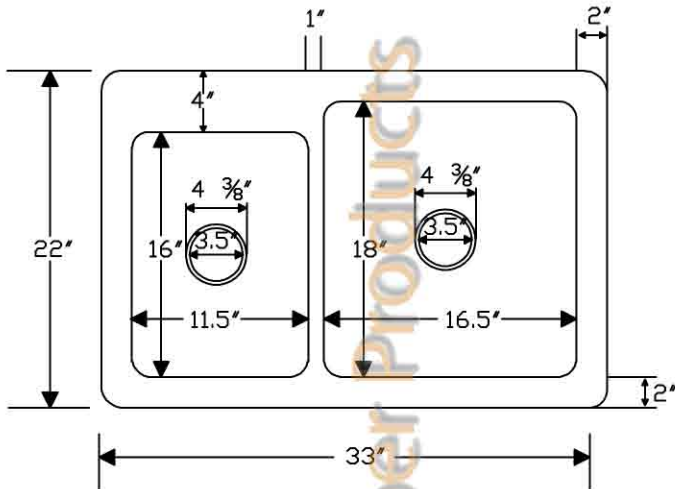

Premier Copper Products

ITEM # K40DB33229 33" KITCHEN 40/60 DOUBLE BOWL SINK

CODE/STANDARD COMPLIANCE

* IAPMO/cUPC LISTED

OUTER DIMENSIONS: 33"X22"X9"
INNER DIMENSIONS: L:11.5"X16"X7" R:16.5"X18"X9"

DRAIN SIZE: 3.5" STANDARD

MATERIAL GAUGE: 14

IMPORTANT: THIS PRODUCT IS HAND CRAFTED AND SMALL VARIANCES MAY OCCUR. DIMENSIONS MAY VARY UP TO 1/4". DO NOT MAKE ANY INSTALLATION CUTS UNTIL YOU RECEIVE YOUR SINK.