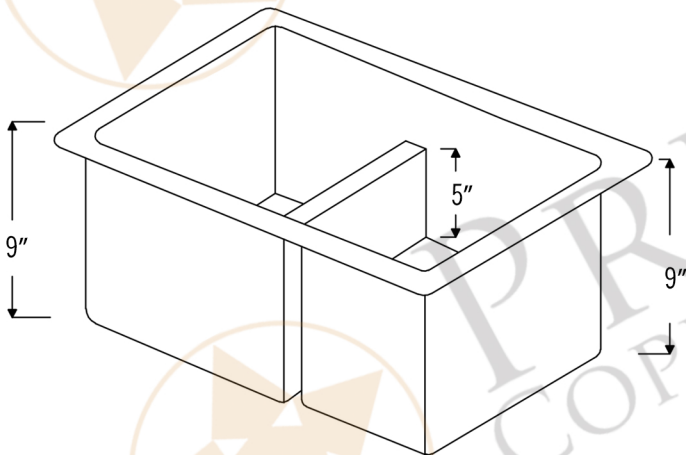

PREMIER
COPPER PRODUCTS

MODEL NUMBER: K60DB33199-SD5

- * Description: 33" Hammered Copper Kitchen 60/40 Double Basin Sink with Short 5" Divider
- * Outer Dimension: 33" x 19" x 9"
- * Inner Dimension: Left: 18" x 17" x 9" | Right: 12" x 17" x 9"
- * Divider Height: 5"
- * Rim: 1"
- * Drain Opening: 3.5"
- * Finish: Oil Rubbed Bronze | Living Copper

THIS PRODUCT IS HAND CRAFTED, SMALL VARIANCES IN COLOR AND SIZE MAY OCCUR.
DO NOT MAKE ANY INSTALLATION CUTS UNTIL YOU RECEIVE YOUR ITEM(S).