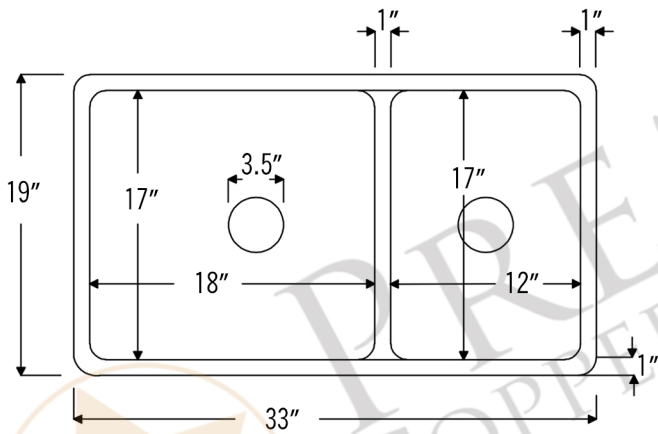

PREMIER
COPPER PRODUCTS

MODEL NUMBER: K60DB33199-SD5

- * Description: 33" Hammered Copper Kitchen 60/40 Double Basin Sink with Short 5" Divider
- * Outer Dimension: 33" x 19" x 9"
- * Inner Dimension: Left: 18" x 17" x 9" | Right: 12" x 17" x 9"
- * Divider Height: 5"
- * Rim: 1"
- * Drain Opening: 3.5"
- * Finish: Oil Rubbed Bronze | Living Copper

THIS PRODUCT IS HAND CRAFTED, SMALL VARIANCES IN COLOR AND SIZE MAY OCCUR.
DO NOT MAKE ANY INSTALLATION CUTS UNTIL YOU RECEIVE YOUR ITEM(S).