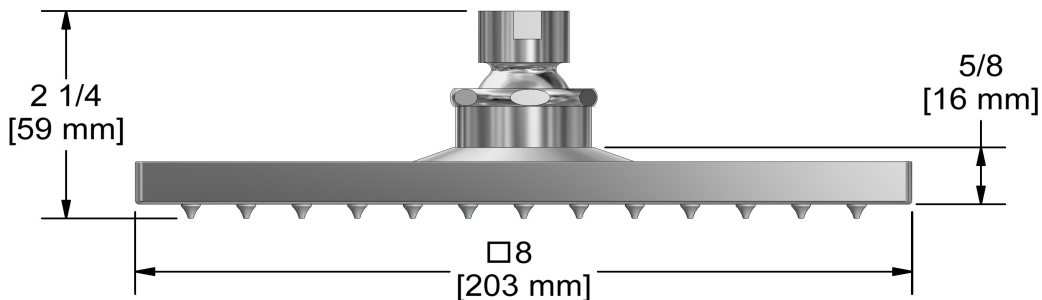

20 cm (8") shower head
488

Specifications

Descriptions

- Scale-free
- Swivel
- G $\frac{1}{2}$ " inlet female

Available colors

- C : Chrome
- BN : Brushed Nickel (PVD)

Available flows

- 7.6 L/min, 2.0 gpm (US) 60psi
- 5.69 L/min, 1.5 gpm (US) 60psi (**488-15**)
- 6.6L/min, 1.75 gpm (US) 60psi (**488-WS**) *

EPA certification applicable to the indicated model only

Certifications

- CSA B125.1
- ASME A112.18.1
- CMR248 Approval

Sizes, models and finishes may differ from those presented.

Warranty

This **Riobel Inc.** product you have purchased carries a Limited Lifetime Warranty on the chrome, PVD finish, blacks and all working parts and is guaranteed from the initial purchase date against all manufacturing defects. All other finishes, including plastic components, are guaranteed for one year. All electric and/or electronic parts are covered by a 5-year limited warranty.