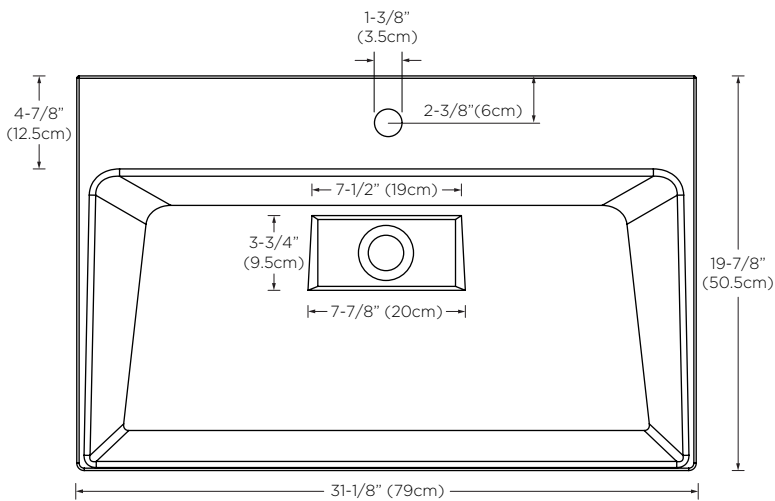

Model : E012427

Designed By: **PHOENIX DESIGN** | GERMANY

Features : No overflow
Matching ceramic drain cover plate included
Works with drain 703611-PC
Drain sold separately
U.S. PATENT PENDING

Available Finish : White (WH)

Codes/Standards Applicable : Specified model meets or exceeds the following:

- ASME A112.19.2
- IAPMO/cUPC
- CSA B45
- CMR 248

Top

Front

Side