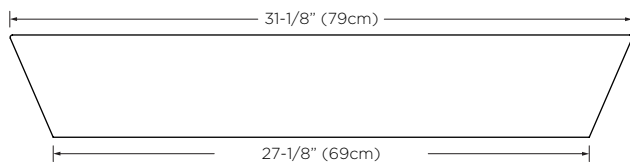

Model : E012427

Designed By: **PHOENIX DESIGN** | GERMANY

Features : No overflow
Matching ceramic drain cover plate included
Works with drain 703611-PC
Drain sold separately
U.S. PATENT PENDING

Available Finish : White (WH)

Codes/Standards Applicable : Specified model meets or exceeds the following:

- ASME A112.19.2
- IAPMO/cUPC
- CSA B45
- CMR 248

Top

Front

Side