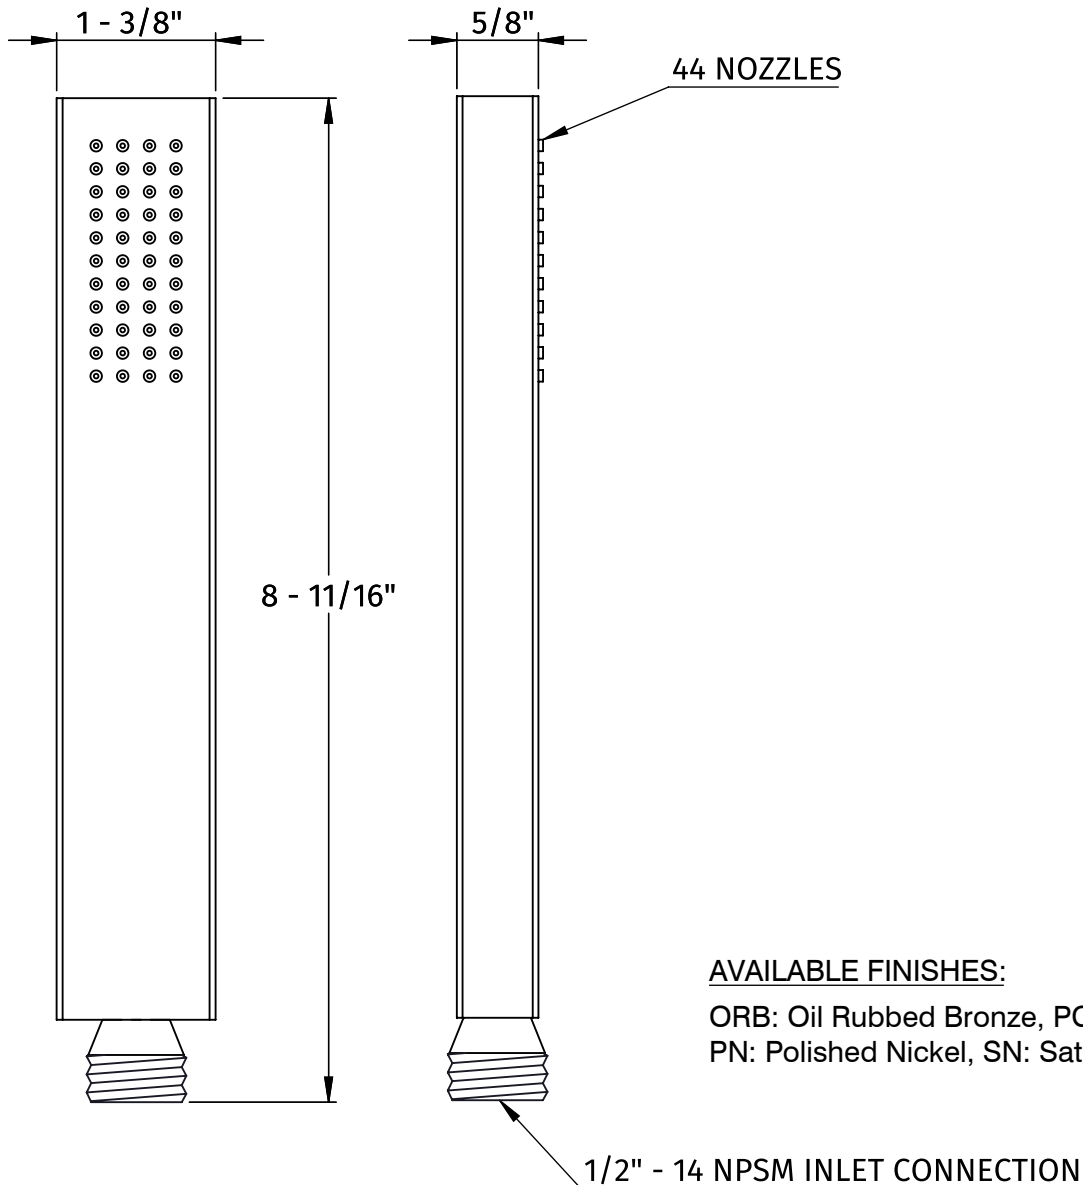

SPECIFICATION SHEET

15-1005-XXX

Square hand
shower wand

THERMASOL®

Steam & Showering Systems

- Solid brass construction
- Single function hand shower
- Includes 1.6 GPM flow
- Double walled construction to prevent scalding