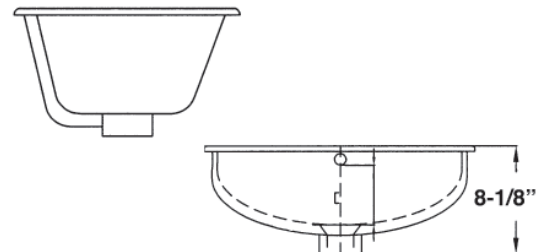

Compliance Certifications - Meets or Exceeds the Following Specifications

- ASME A112.19.2M-1998
- Canadian Uniform Plumbing Code 2002
- UPC®

Dimensions shown for location of supplies, waste and mounting clips are suggested. Installation instructions supplied with lavatory. Mounting clips included.

Provide suitable reinforcement for wall support. These measurements are subject to change or cancellation. No responsibility is assumed for use of superceded or voided pages.