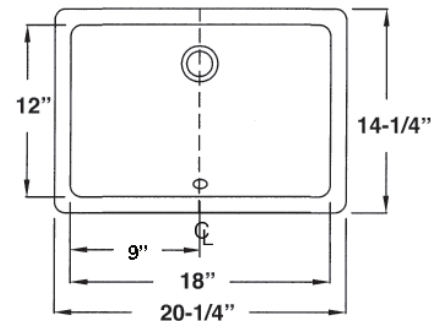

COLORS

- White
- Biscuit

TOILETS/LAVS

Specified Model

	MODEL NO.	DESCRIPTION	Length	Width	Height
UNDER COUNTER LAVATORY					
<input type="checkbox"/>	TL-1580	Lavatory Bowl	20 ¹ / ₄ "	14 ¹ / ₄ "	8 ⁵ / ₈ "

To Be Specified: Color (see below)

Dimensions shown for location of supplies, waste and mounting clips are suggested. Installation instructions supplied with lavatory. Mounting clips included.

Provide suitable reinforcement for wall support. These measurements are subject to change or cancellation. No responsibility is assumed for use of superceded or voided pages.