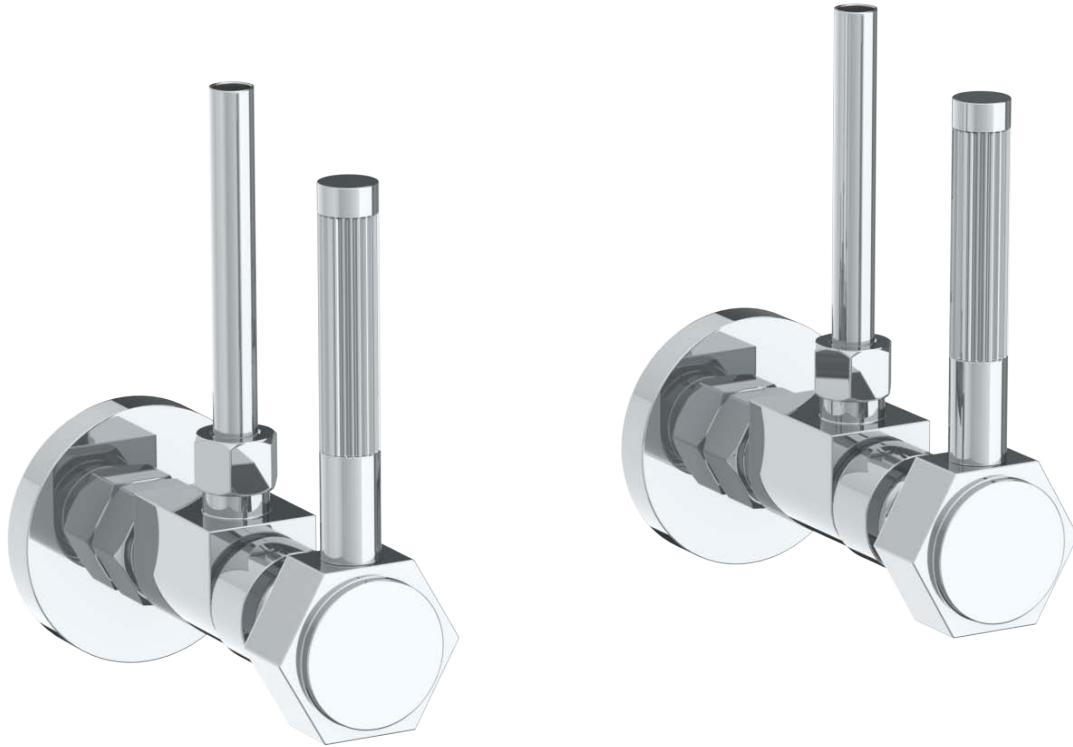

**111-MAS1-SP4**

Lavatory Angle Stop Kit

1/2" Compression x 3/8" OD Compression

**WATERMARK** DESIGNS 3/2/2018