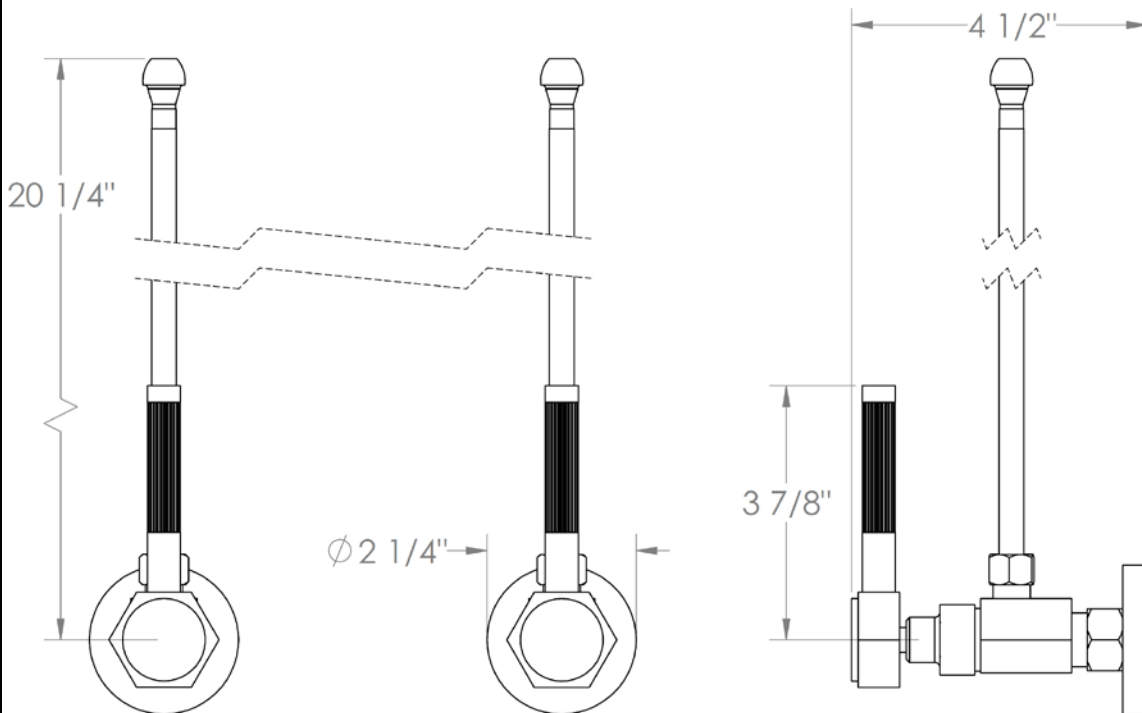

**111-MAS1-SP4**

Lavatory Angle Stop Kit

1/2" Compression x 3/8" OD Compression

**WATERMARK** DESIGNS 3/2/2018