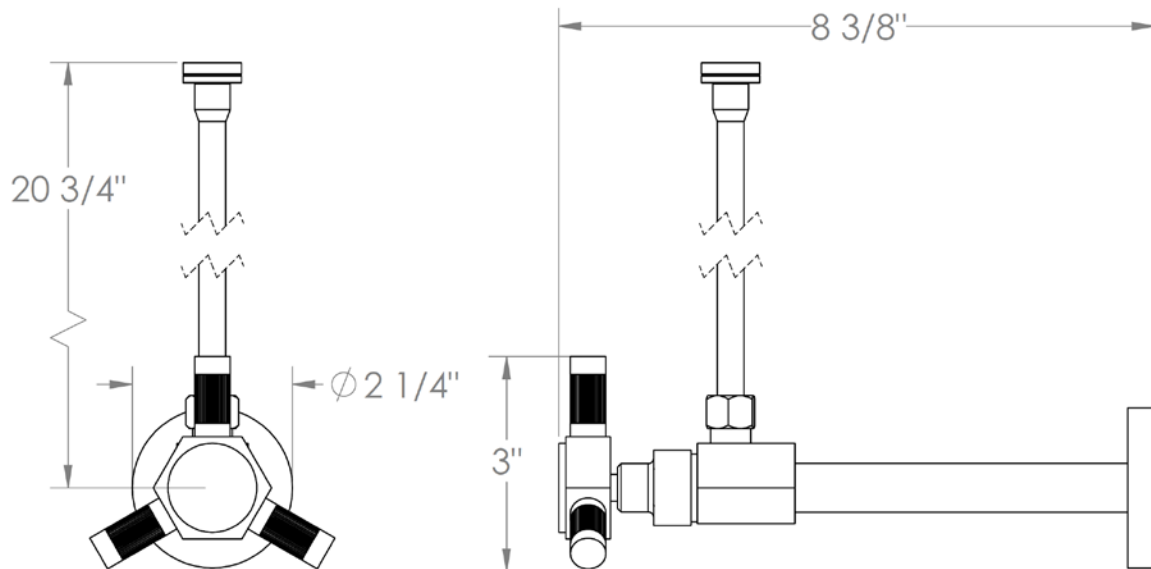

111-MAS7-SP5

Toilet Angle Stop Kit

1/2" Sweat x 3/8" OD Compression

WATERMARK DESIGNS 3/15/2018

350 Dewitt Ave Brooklyn NY 11207 USA T 718 257 2800 F 718 257 2144 info@watermark-designs.com