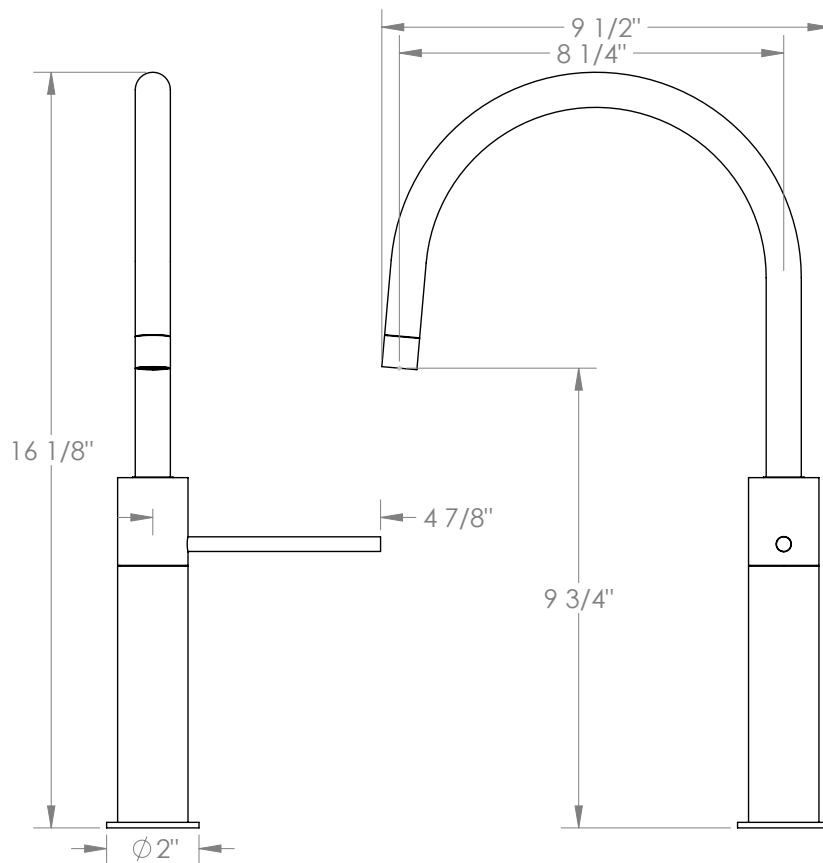

WATERMARK

BROOKLYN, NEW YORK

Titanium

22-7.3-TIB

Deck Mounted, Monoblock Kitchen Faucet

- Fits Deck Up To 1-1/2" Thick
- Recommended Mounting Hole: 1-3/8"
- All Lead-Free Brass Construction
- Flow Rate: 1.75 GPM
- Ceramic Mixing Cartridge
- 360° Rotating Spout
- Professional Installation Required

Available in all finishes shown on the [Watermark Designs website](#)

Meets the applicable requirements of ASME A112.18.1-2005/CSA B125.1-05, entitled "Plumbing Supply Fittings".

Watermark Designs reserves the right to make revisions without notice to produce specifications. All product dimensions are nominal.