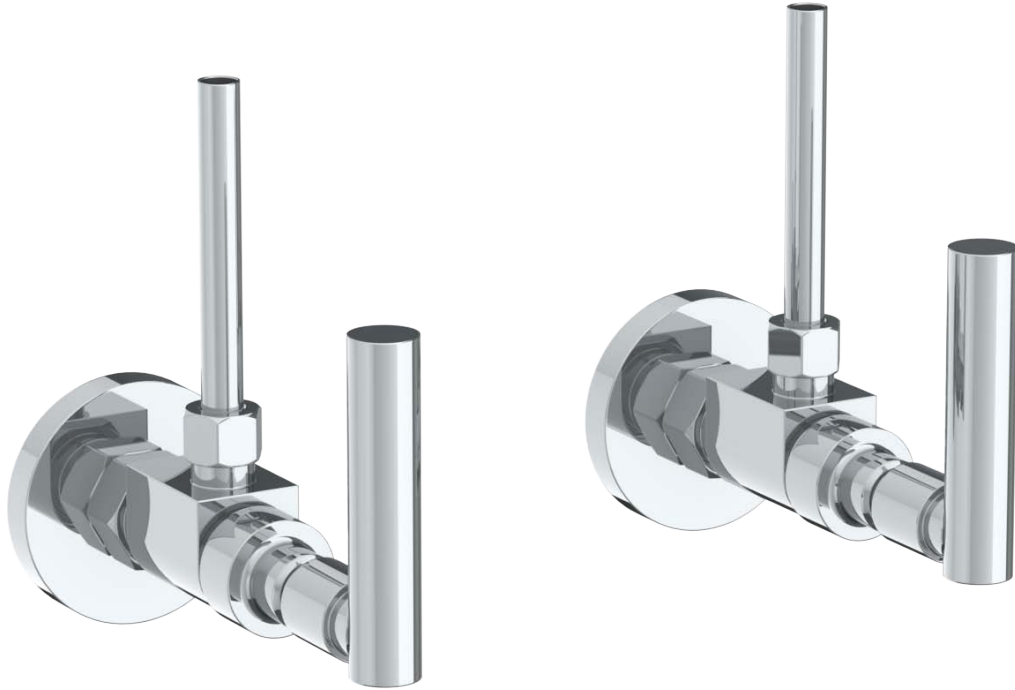

27-MAS1-CL14

Lavatory Angle Stop Kit

1/2" Compression x 3/8" OD Compression

WATERMARK DESIGNS 4/20/2018