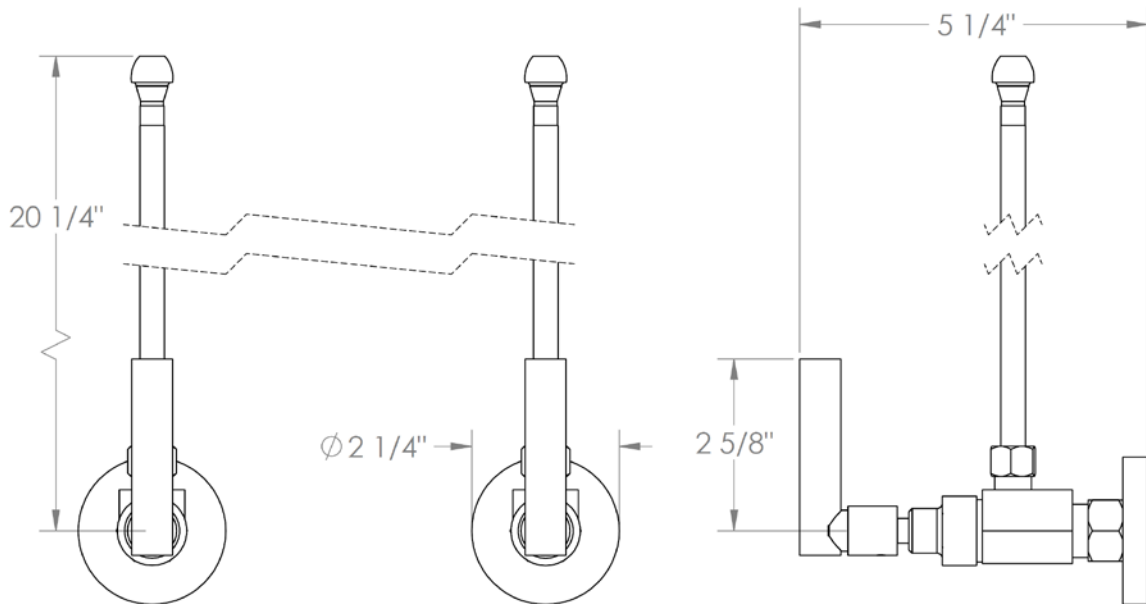

27-MAS1-CL14

Lavatory Angle Stop Kit

1/2" Compression x 3/8" OD Compression

WATERMARK DESIGNS 4/20/2018