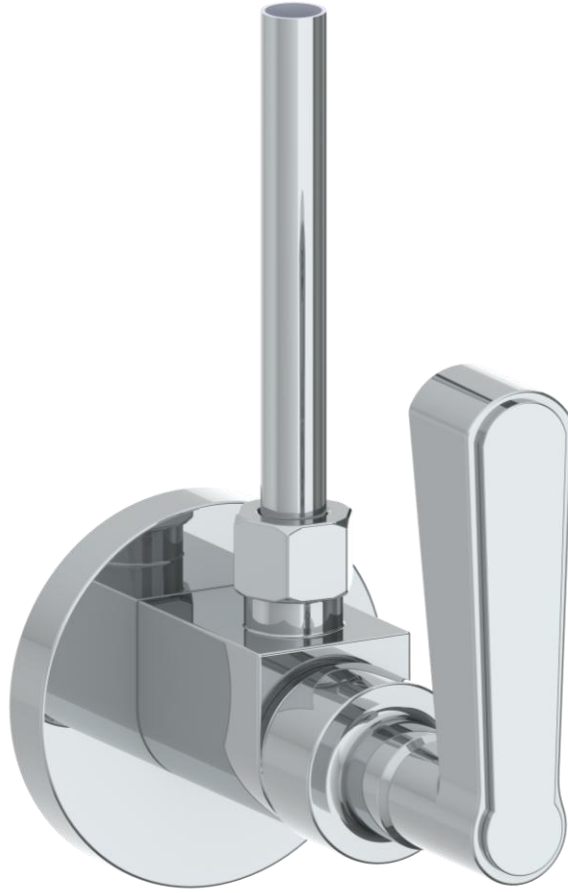

29-MAS6-__
Toilet Angle Stop Kit
1/2" IPS x 3/8" OD Compression

HANDLE TRIM OPTIONS

TR14 - BEEKMAN

TR15 - GOTHAM