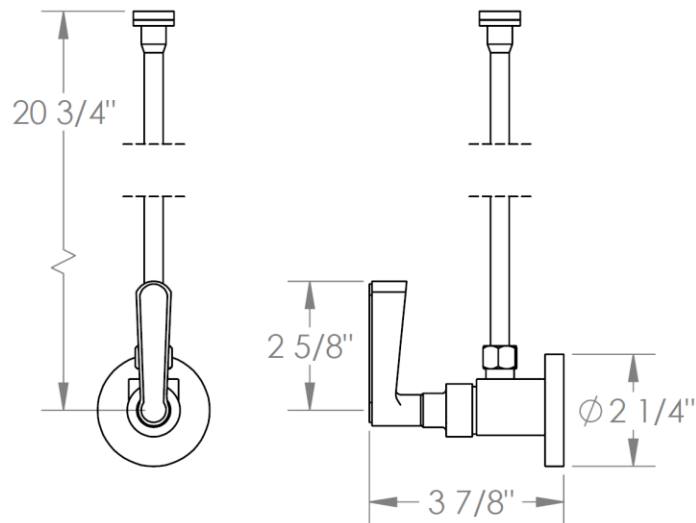

29-MAS6-__
Toilet Angle Stop Kit
1/2" IPS x 3/8" OD Compression

HANDLE TRIM OPTIONS

TR14 - BEEKMAN

TR15 - GOTHAM