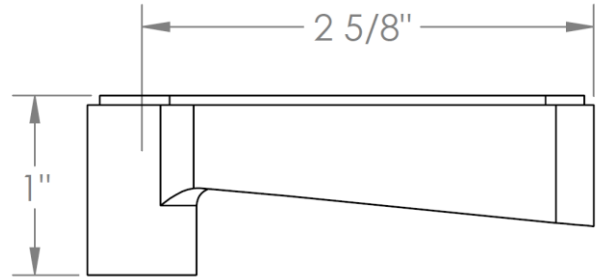

29-MAS6-__
Toilet Angle Stop Kit
1/2" IPS x 3/8" OD Compression

HANDLE TRIM OPTIONS

TR14 - BEEKMAN

TR15 - GOTHAM