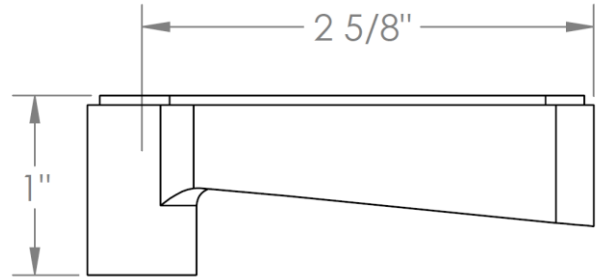

**29-T10-\_\_**

Trim Kit Only for Thermostatic Valve

Requires SS-TH1000 or SS-TH3000 concealed rough

HANDLE TRIM OPTIONS

TR14 - BEEKMAN

TR15 - GOTHAM