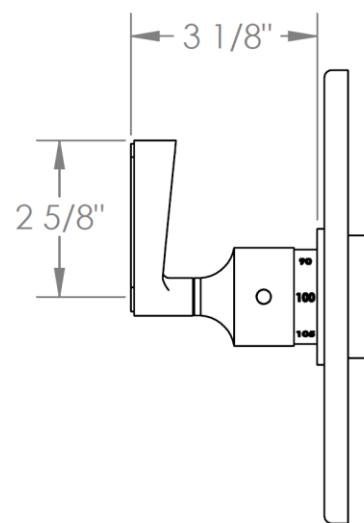

**29-T10-\_\_**

Trim Kit Only for Thermostatic Valve

Requires SS-TH1000 or SS-TH3000 concealed rough

HANDLE TRIM OPTIONS

TR14 - BEEKMAN

TR15 - GOTHAM