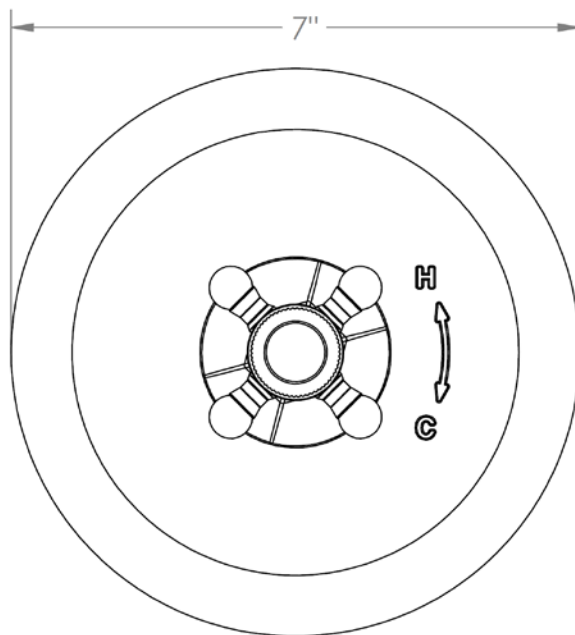

**312-P80-X**

Trim Kit for Pressure Balance Valve  
For use with SS-PB75 concealed rough

**WATERMARK DESIGNS 7/9/2018**