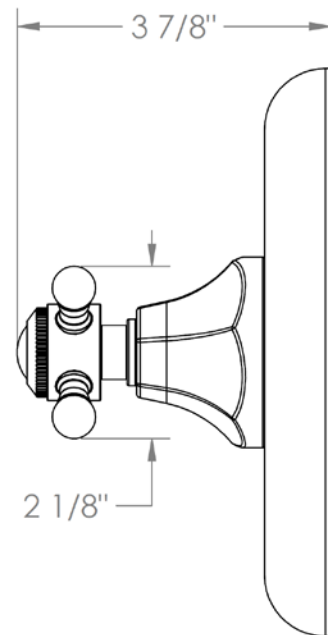

**312-P80-X**

Trim Kit for Pressure Balance Valve  
For use with SS-PB75 concealed rough

**WATERMARK DESIGNS 7/9/2018**